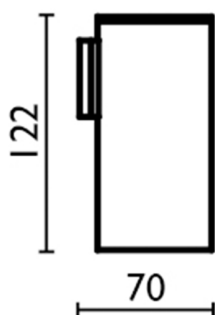

Glass holder BATHROOM ACCESSORIES_SQ090502

MODEL **SQ090502**

Glass holder, wall mounted with glass made of Brass

AVAILABLE FINISHINGS

- **21** 21 Chrome
- **2B** 2B Polished Nickel
- **2F** 2F Brushed Nickel
- **2Q** 2Q Black Titanium
- **40** 40 Matt Black
- **4Q** 4Q Matt White

CHARACTERISTICS

2024-11-23