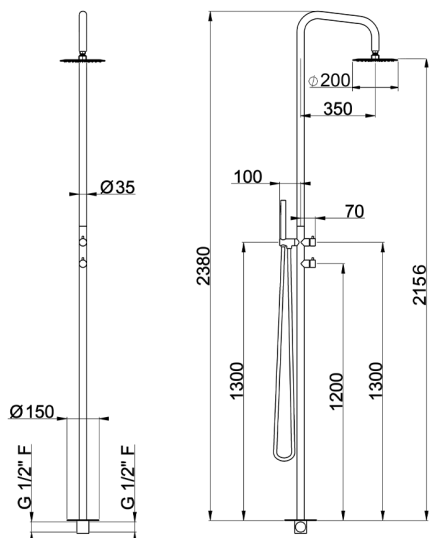

## Free Standing Progressive Shower Column LYNOX\_LX005110

MODEL **LX005110**

Free Standing Progressive Shower Column, 2-outlet diverter, for Indoor/Outdoor use, D.200 mm INOX round showerhead, D.23 mm INOX minimalistic one spray handshower, INOX AISI 316L

AVAILABLE FINISHINGS

**D1** D1 Brushed Inox

CHARACTERISTICS

Cartridge Spare Parts **ZZ9E521000**

**25 mm Progressive single-lever cartridge**

2024-12-18