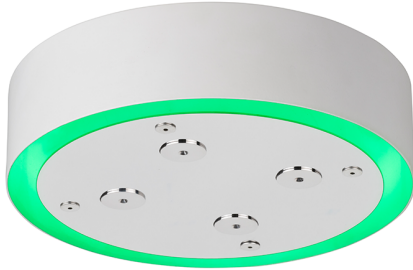

Ø 200 mm Chromotherapy Ceiling showerhead ZEN_ZS1C0270

MODEL **ZS1C0270**

Ø 200 mm Chromotherapy Ceiling showerhead, with white cover, spraying, chromotherapy functions, to be combined with built-in/wireless control, Stainless Steel AISI 304

AVAILABLE FINISHINGS

-  **40** 40 Matt Black
-  **4Q** 4Q Matt White
-  **D1** D1 Brushed Inox
-  **D2** D2 Polished Inox

CHARACTERISTICS

2024-11-15