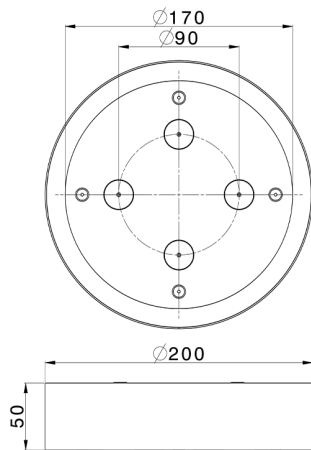

CHARACTERISTICS

2024-11-15