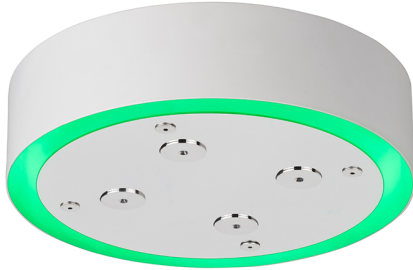

Ø 200 mm Chromotherapy Ceiling showerhead ZEN_ZS1C0270

MODEL **ZS1C0270**

Ø 200 mm Chromotherapy Ceiling showerhead, with white cover, spraying, chromotherapy functions, to be combined with built-in/wireless control, Stainless Steel AISI 304

AVAILABLE FINISHINGS

- 
40 40 Matt Black
- 
4Q 4Q Matt White
- 
D1 D1 Brushed Inox
- 
D2 D2 Polished Inox

CHARACTERISTICS

2024-11-15