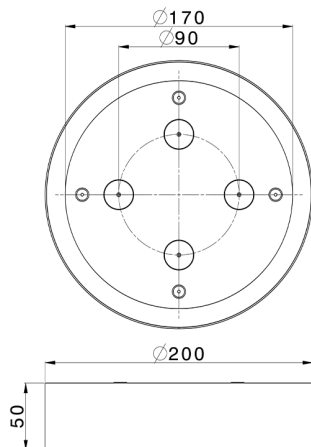

CHARACTERISTICS

2024-11-15