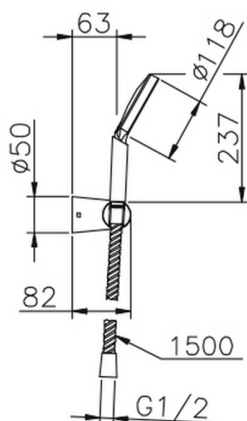

Shower set SHOWER_SS018240

MODEL **SS018240**

Shower set, Wall mounted adjustable handshower bracket, D.110 mm ABS one spray handshower, 150 cm Brass flexible hose

AVAILABLE FINISHINGS

CHARACTERISTICS

2026-04-07