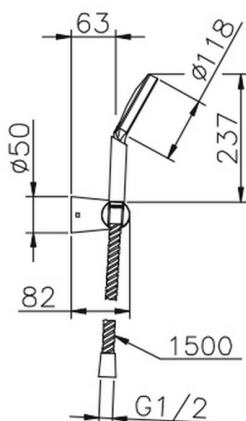

## Shower set SHOWER\_SS018240

MODEL **SS018240**

Shower set, Wall mounted adjustable handshower bracket, D.110 mm ABS one spray handshower, 150 cm Brass flexible hose

AVAILABLE FINISHINGS

CHARACTERISTICS