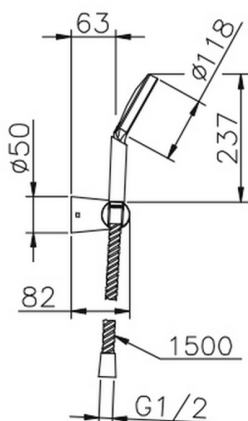

Shower set SHOWER_SS018240

MODEL **SS018240**

Shower set, Wall mounted adjustable handshower bracket, D.110 mm ABS one spray handshower, 150 cm Brass flexible hose

AVAILABLE FINISHINGS

CHARACTERISTICS

2026-06-29