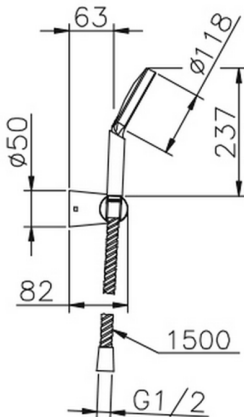

Shower set SHOWER_SS018240

MODEL **SS018240**

Shower set, Wall mounted adjustable handshower bracket, D.110 mm ABS one spray handshower, 150 cm Brass flexible hose

AVAILABLE FINISHINGS

CHARACTERISTICS

2026-04-28