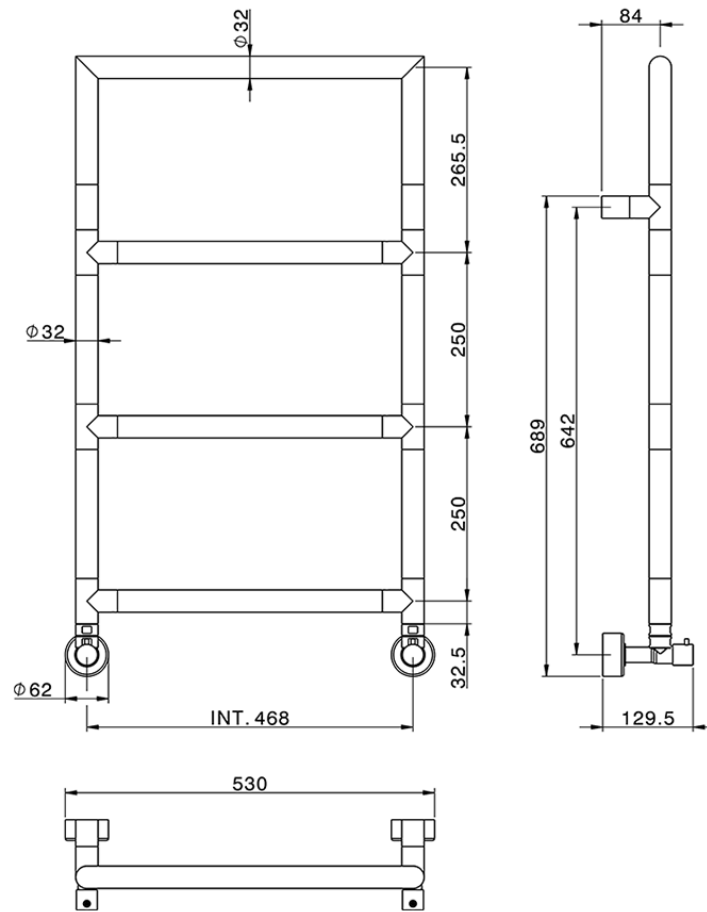

Fixed modular heated towel rail Ø32mm_BATHROOM ACCESSORIES_ZB004940

ZB004940

<https://en.huberitalia.com/fixed-modular-heated-towel-rail-o32mm-bathroom-accessories-zb004940>

2026-06-13