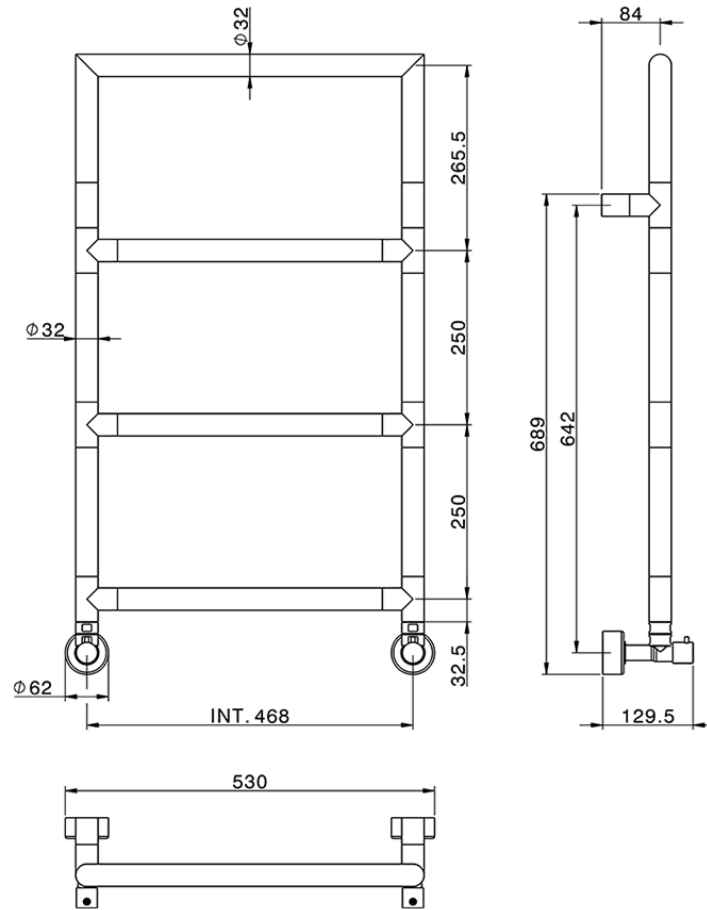

Fixed modular heated towel rail Ø32mm\_BATHROOM ACCESSORIES\_ZB004940

ZB004940

<https://en.huberitalia.com/fixed-modular-heated-towel-rail-o32mm-bathroom-accessories-zb004940>

2026-04-05