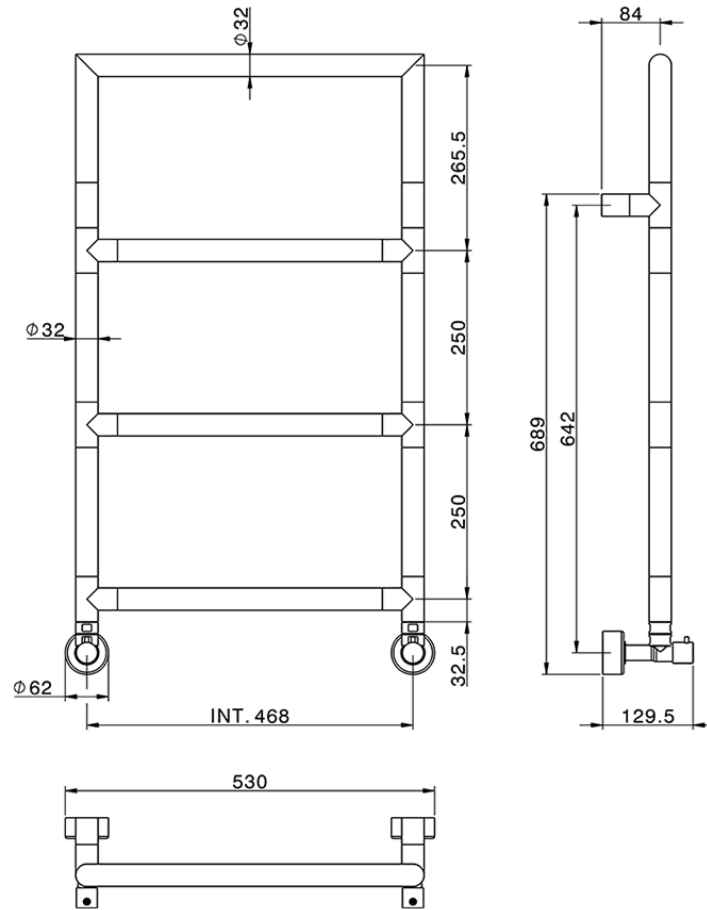

Fixed modular heated towel rail Ø32mm\_BATHROOM ACCESSORIES\_ZB004940

ZB004940

<https://en.huberitalia.com/fixed-modular-heated-towel-rail-o32mm-bathroom-accessories-zb004940>

2026-05-15