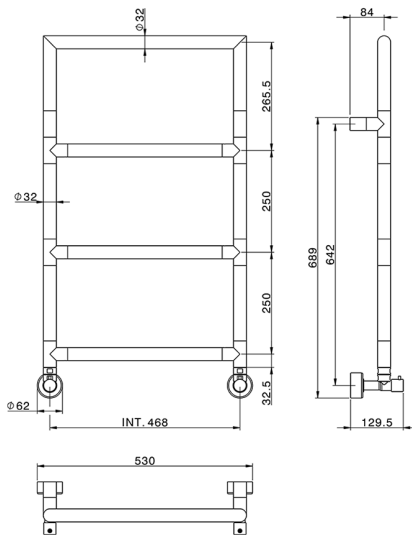

Fixed modular heated towel rail Ø32mm_BATHROOM ACCESSORIES_ZB004940

MODEL **ZB004940**

Fixed modular heated towel rail Ø32mm, With square top, 1/2 M with eccentric union, Plumbing installation, Brass

AVAILABLE FINISHINGS

21 21 Chrome

CHARACTERISTICS

2026-06-26