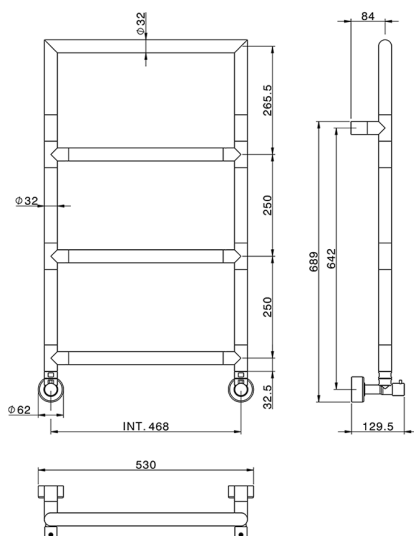

Fixed modular heated towel rail Ø32mm_BATHROOM ACCESSORIES_ZB004940

MODEL **ZB004940**

Fixed modular heated towel rail Ø32mm, With square top, 1/2 M with eccentric union, Plumbing installation, Brass

AVAILABLE FINISHINGS

CHARACTERISTICS

2026-06-26