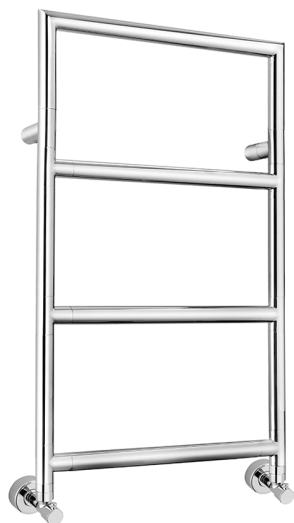

Fixed modular heated towel rail Ø32mm_BATHROOM ACCESSORIES_ZB004940

MODEL **ZB004940**

Fixed modular heated towel rail Ø32mm, With square top, 1/2 M with eccentric union, Plumbing installation, Brass

AVAILABLE FINISHINGS

CHARACTERISTICS

2026-06-26