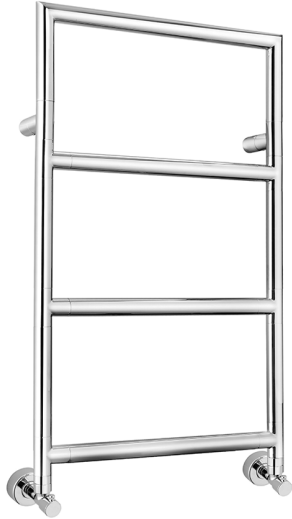

Fixed modular heated towel rail Ø32mm_BATHROOM ACCESSORIES_ZB004940

MODEL **ZB004940**

Fixed modular heated towel rail Ø32mm, With square top, 1/2 M with eccentric union, Plumbing installation, Brass

AVAILABLE FINISHINGS

21 21 Chrome

CHARACTERISTICS

2026-06-26