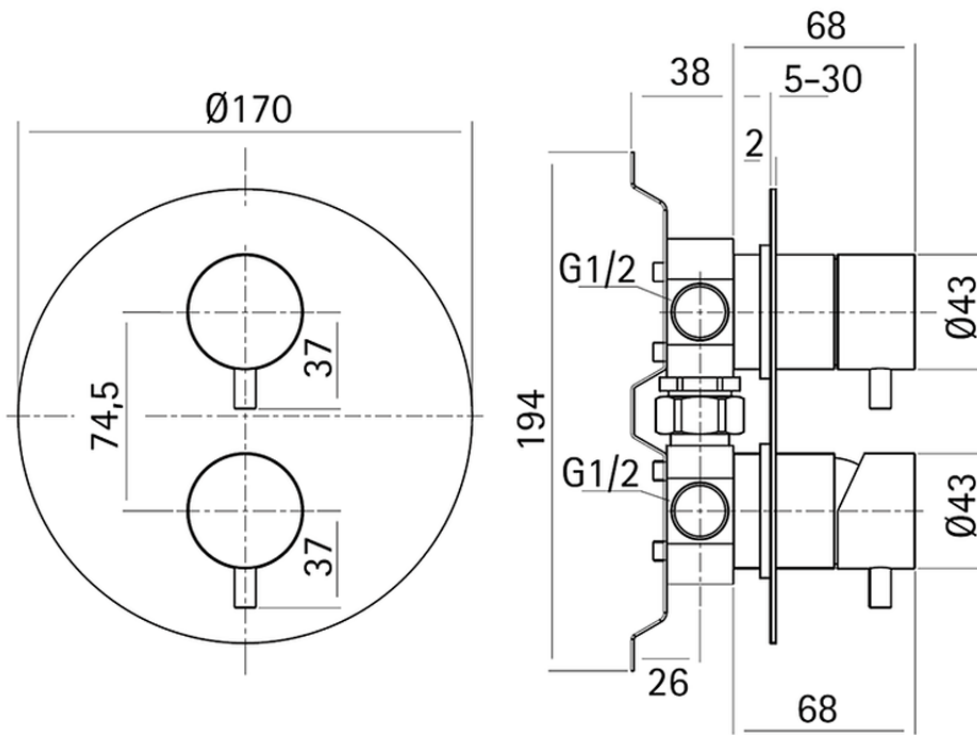

Concealed single lever bath-shower valve LYNOX\_LX000213

LX000213

<https://en.huberitalia.com/concealed-single-lever-bath-shower-valve-lynnox-lx000213>

2026-04-06