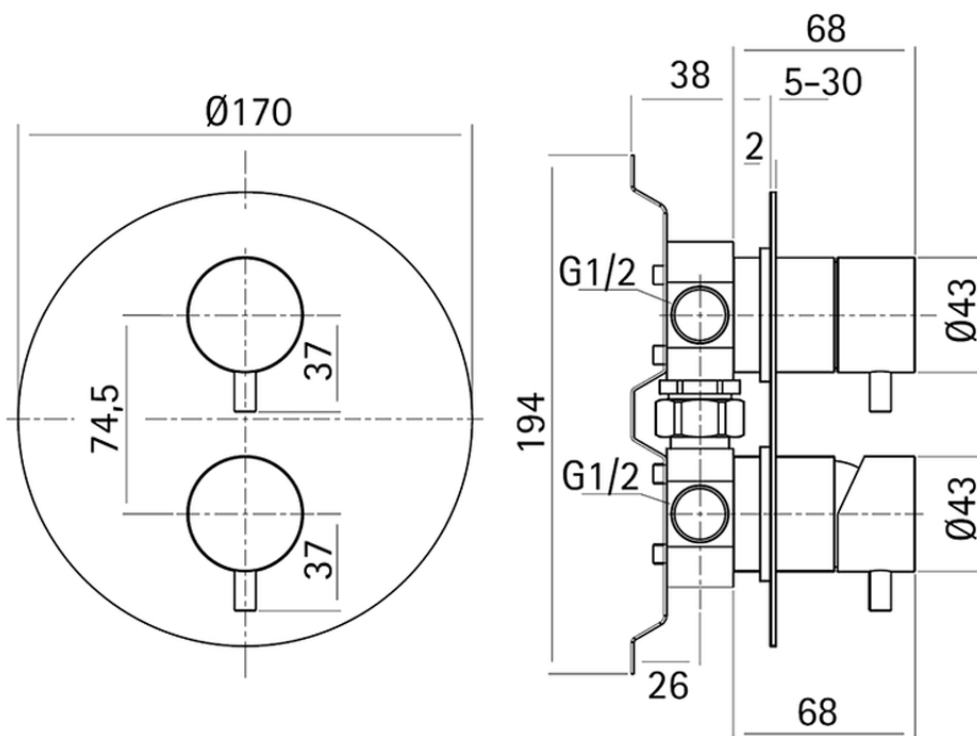

Concealed single lever bath-shower valve LYNOX\_LX000213

LX000213

<https://en.huberitalia.com/concealed-single-lever-bath-shower-valve-lynox-lx000213>

2026-05-17