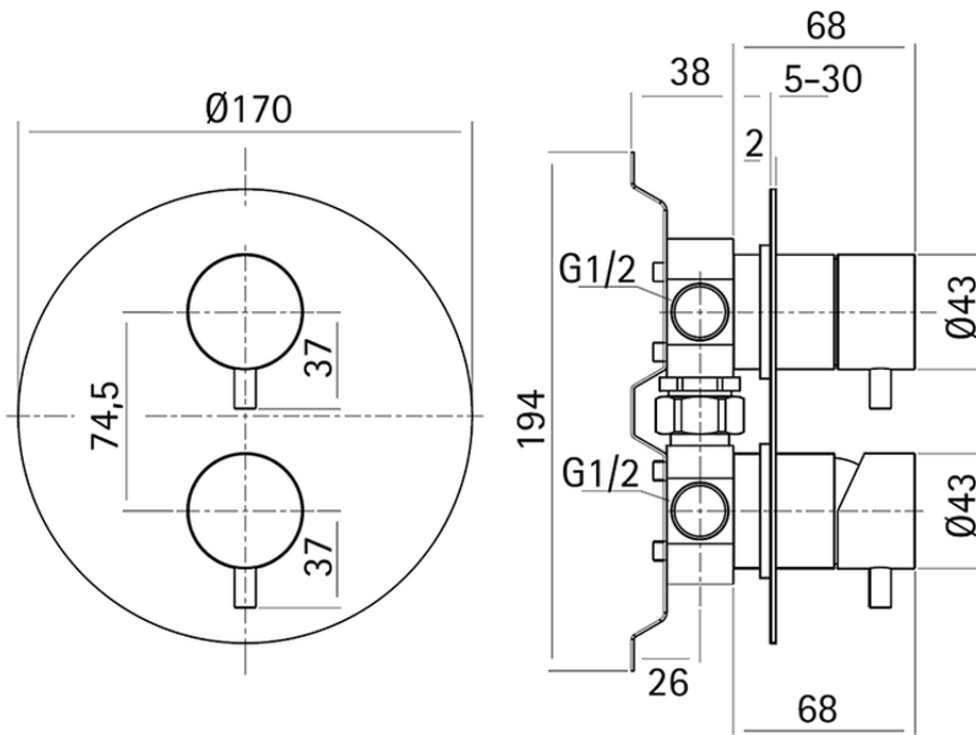

Concealed single lever bath-shower valve LYNOX_LX000213

LX000213

<https://en.huberitalia.com/concealed-single-lever-bath-shower-valve-lynnox-lx000213>

2026-04-06