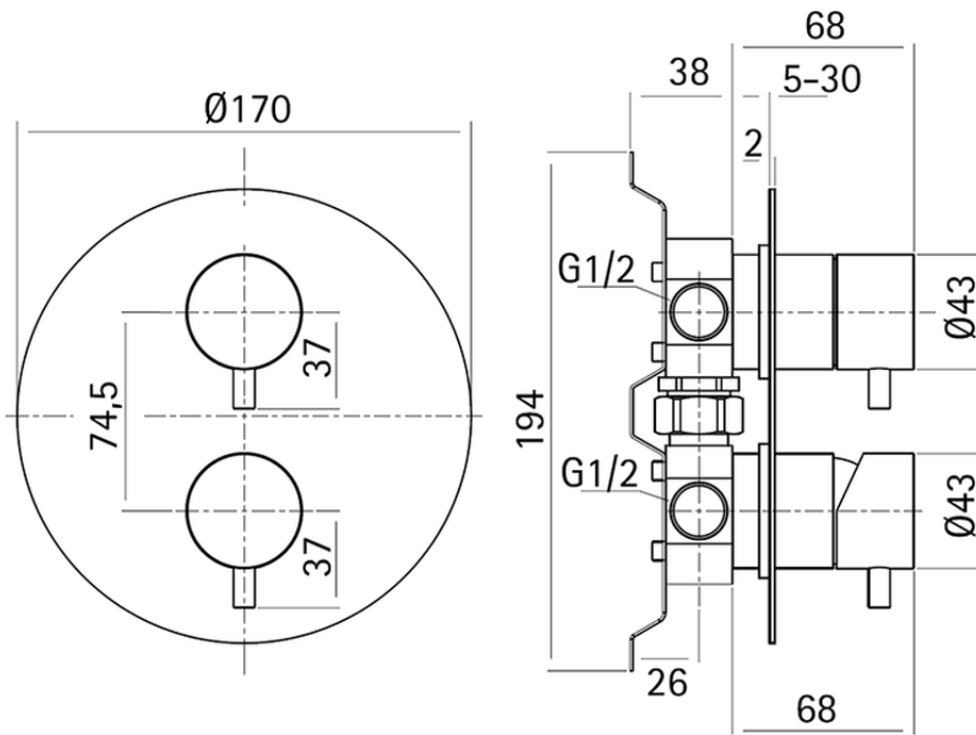

Concealed single lever bath-shower valve LYNOX_LX000213

LX000213

<https://en.huberitalia.com/concealed-single-lever-bath-shower-valve-lynnox-lx000213>

2026-06-26