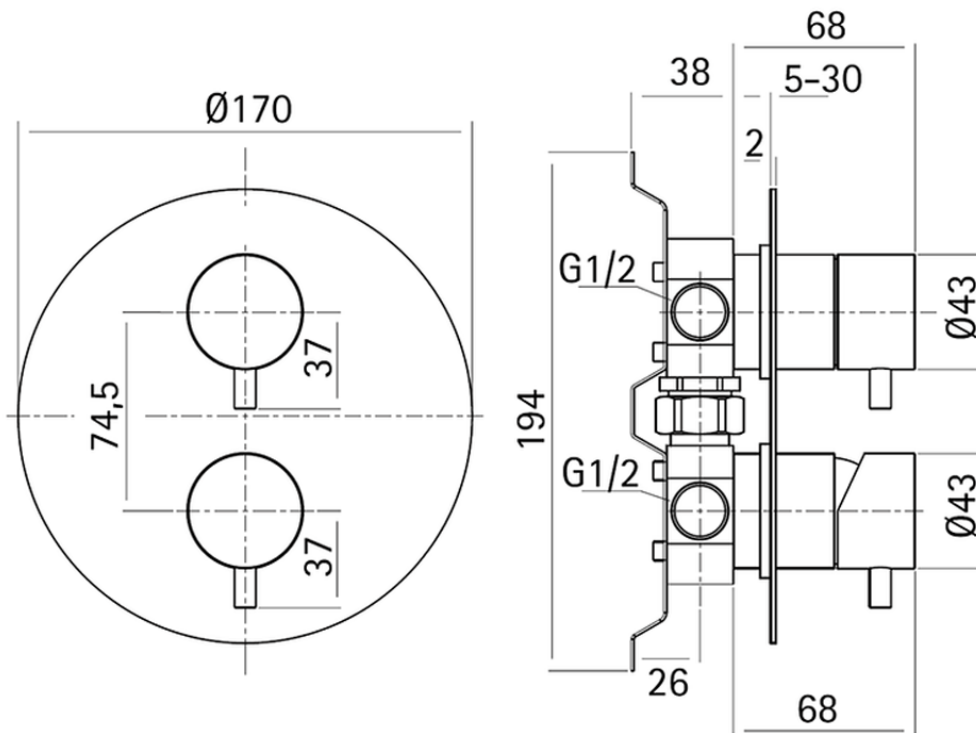

Concealed single lever bath-shower valve LYNOX_LX000213

LX000213

<https://en.huberitalia.com/concealed-single-lever-bath-shower-valve-lynnox-lx000213>

2026-04-26