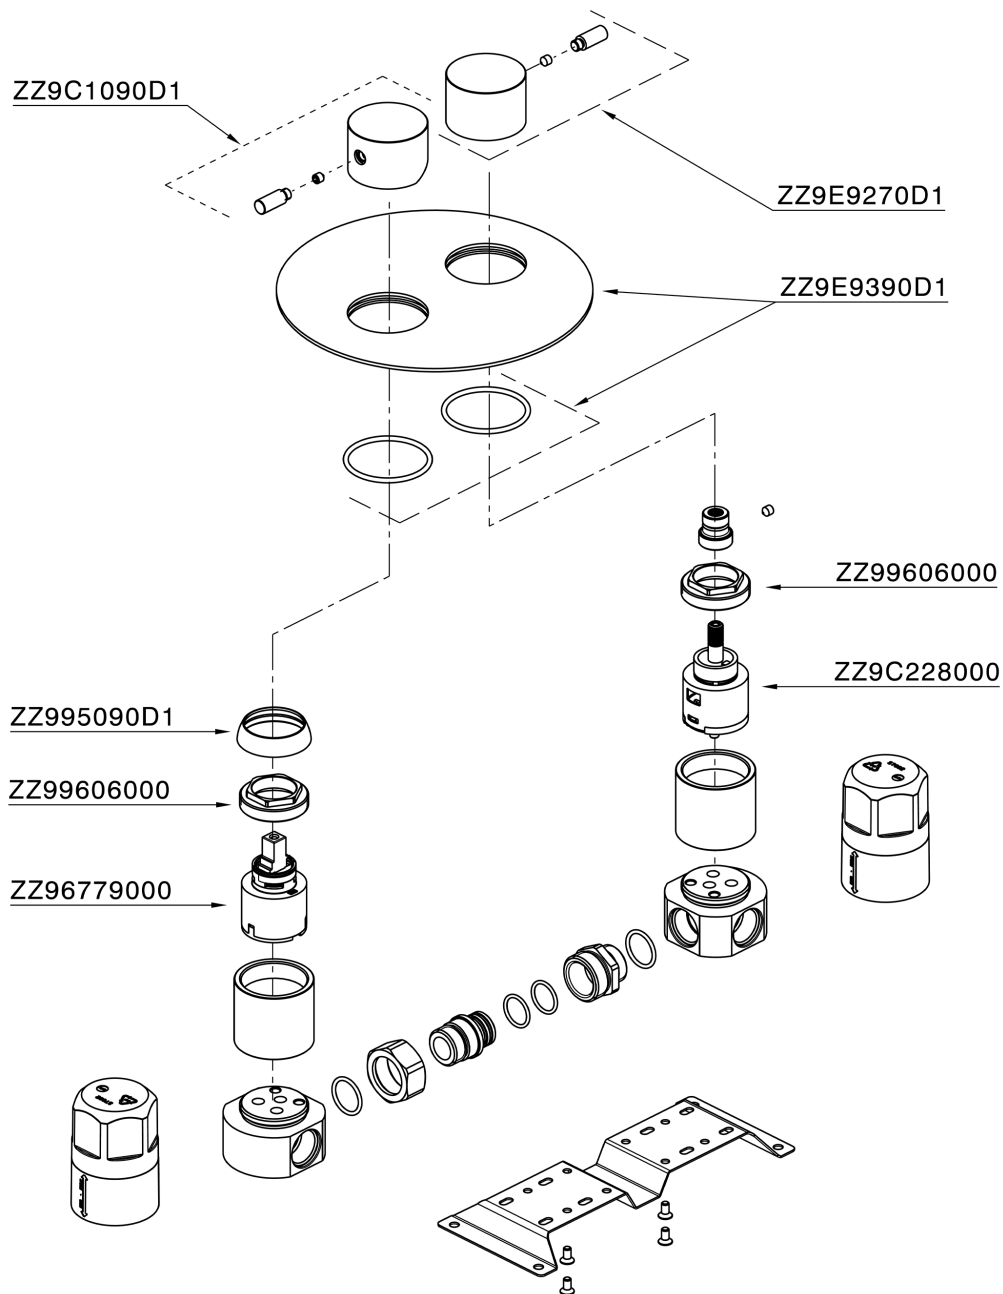

## Concealed single lever bath-shower valve LYNOX\_LX000213

LX000213

<https://en.huberitalia.com/concealed-single-lever-bath-shower-valve-lynnox-lx000213>

2026-04-26