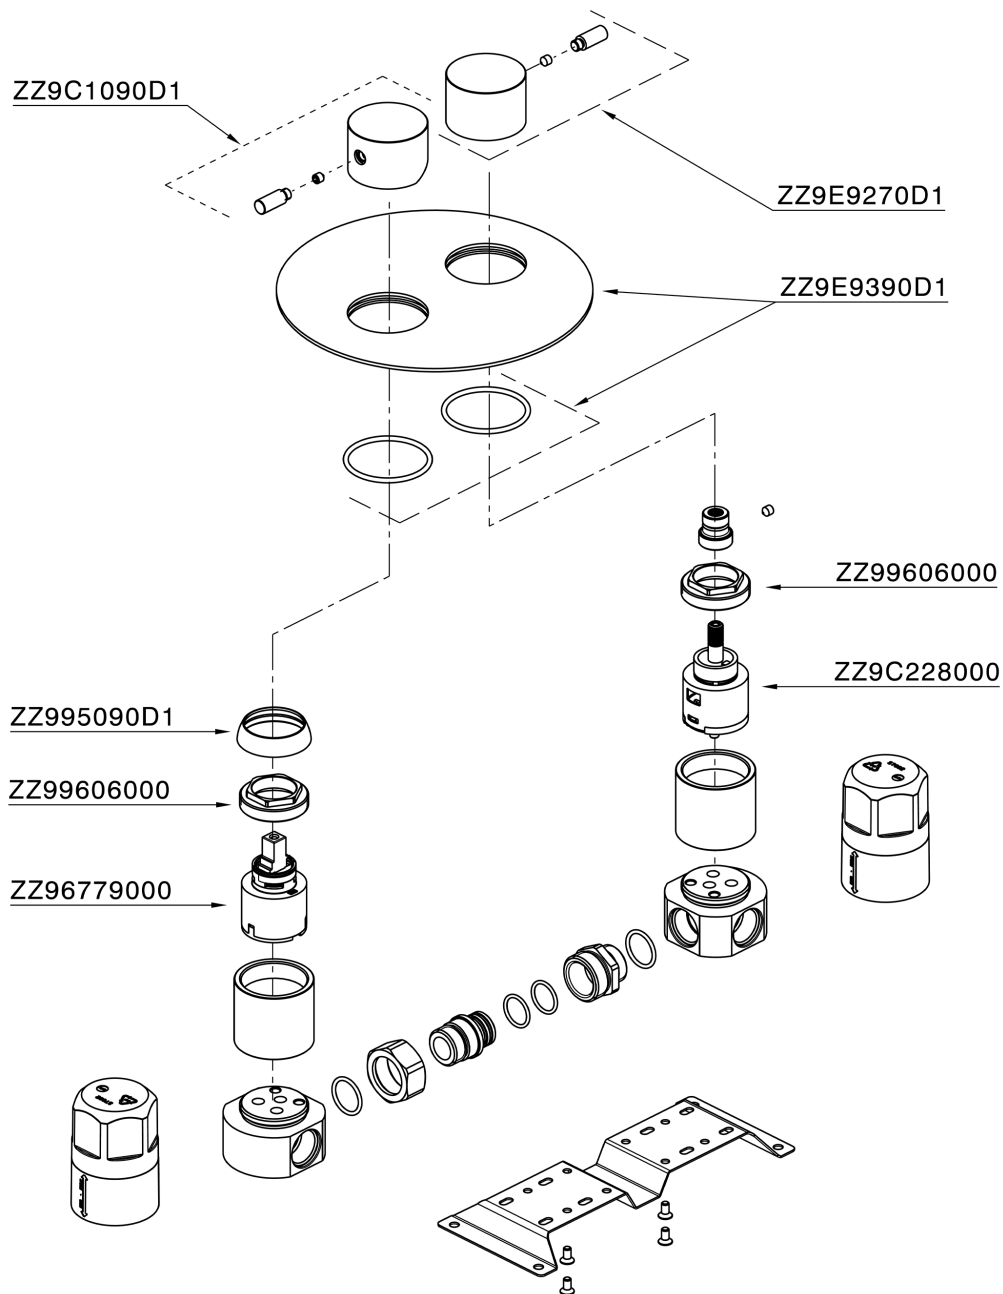

Concealed single lever bath-shower valve LYNOX_LX000213

LX000213

<https://en.huberitalia.com/concealed-single-lever-bath-shower-valve-lynnox-lx000213>

2026-05-17