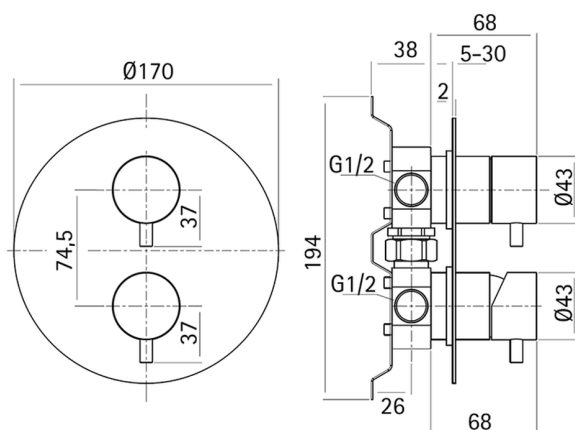

## Concealed single lever bath-shower valve LYNOX\_LX000213

MODEL **LX000213**

Concealed single lever bath-shower valve, with concealed part, 2-Way rotating diverter, Inox AISI 316L

### CHARACTERISTICS

Cartridge Spare Parts **ZZ96779000**

**35 mm Cartridge**

Installation **Concealed**