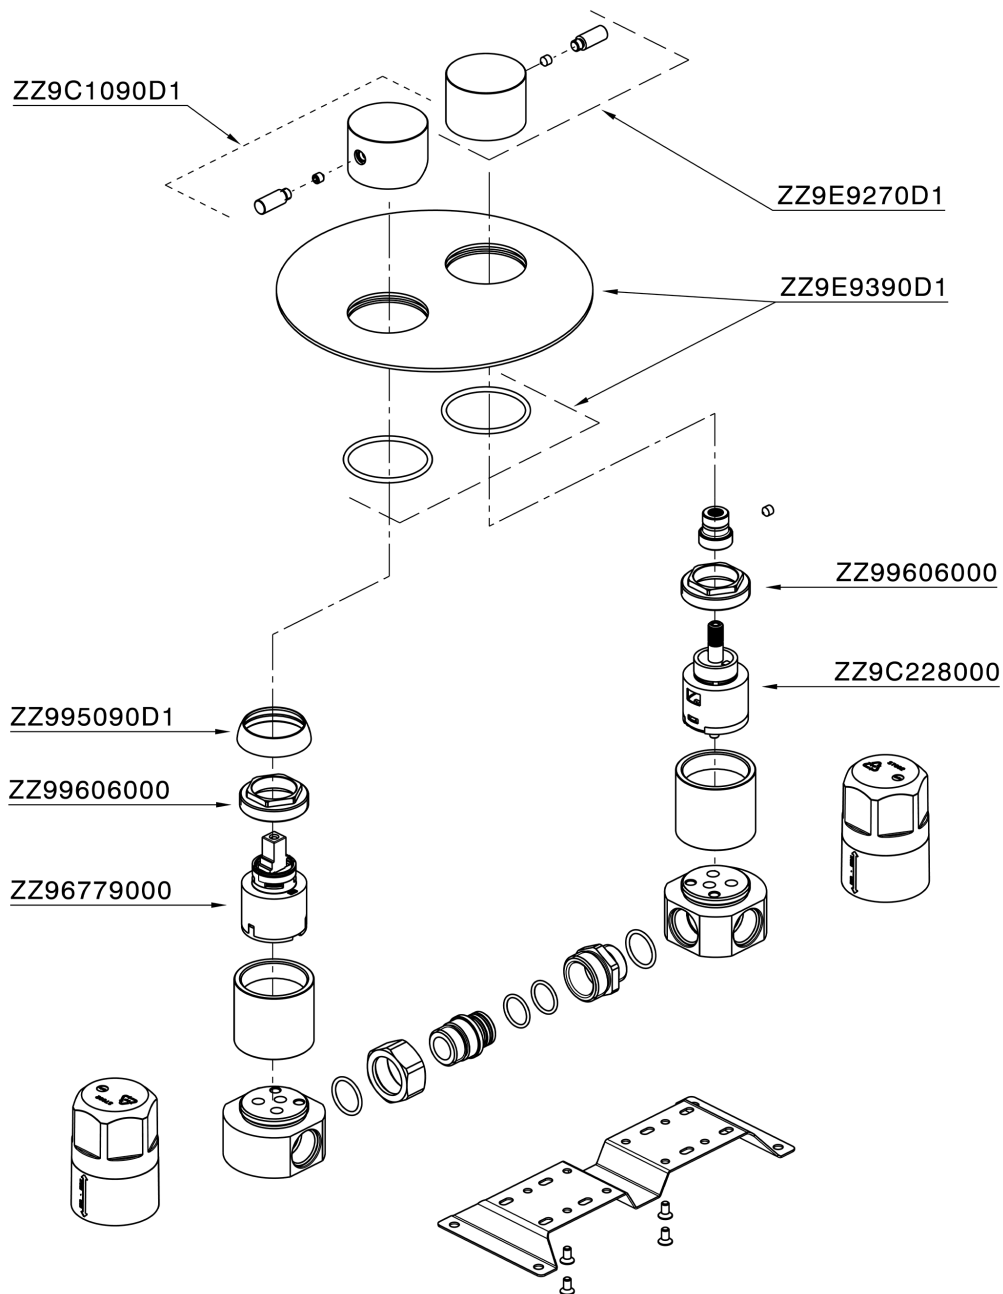

## Concealed single lever bath-shower valve LYNOX\_LX000213

MODEL **LX000213**

Concealed single lever bath-shower valve, with concealed part, 2-Way rotating diverter, Inox AISI 316L

### CHARACTERISTICS

Cartridge Spare Parts **ZZ96779000**

**35 mm Cartridge**

Installation **Concealed**

## Concealed single lever bath-shower valve LYNOX\_LX000213

LX000213

<https://en.huberitalia.com/concealed-single-lever-bath-shower-valve-lynnox-lx000213>

2026-04-26