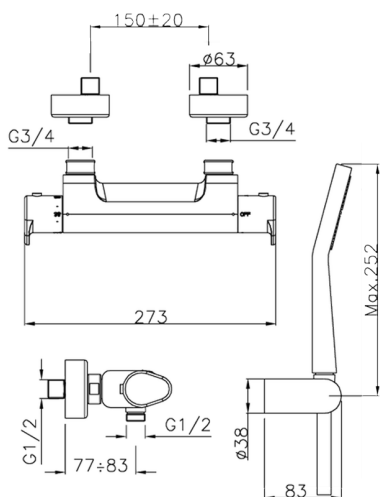

## Thermostatic shower mixer, with shower set H3\_H3D01015

MODEL **H3D01015**

Thermostatic shower mixer, with shower set, wall mounted adjustable handshower bracket, 100 mm ABS one spray handshower, 150 cm smooth SILVERFLEX Flexible Hose

### CHARACTERISTICS

Cartridge Spare Parts **22.04A.AR - ZZ97279004**

**Argo 2 (long filter) Thermostatic Valve**