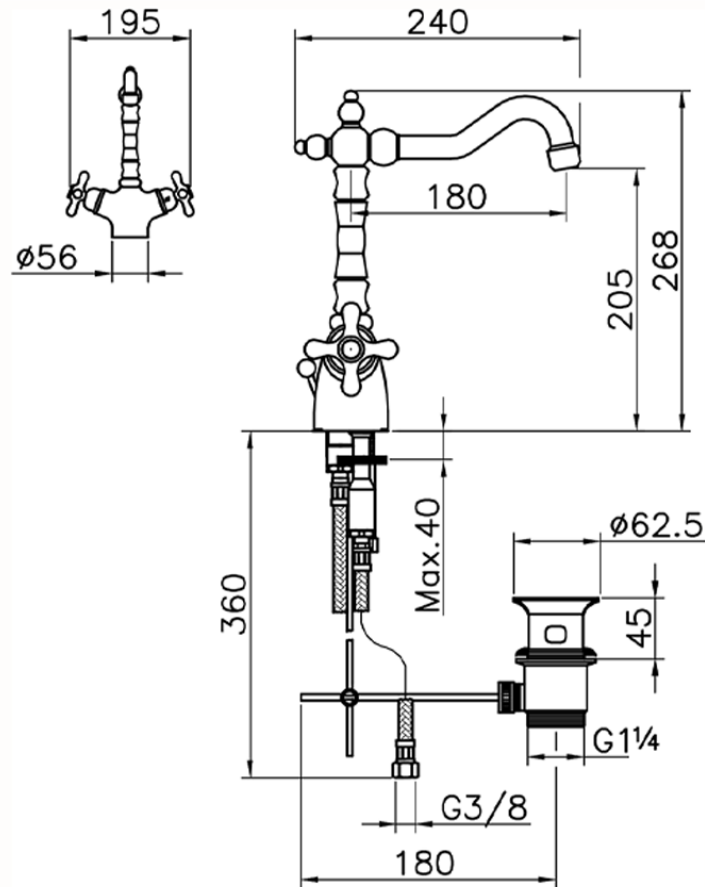

Thermostatic washbasin mixer CROISSETTE_CST52010

CST52010

<https://en.huberitalia.com/thermostatic-washbasin-mixer-croisette-cst52010>

2024-12-19