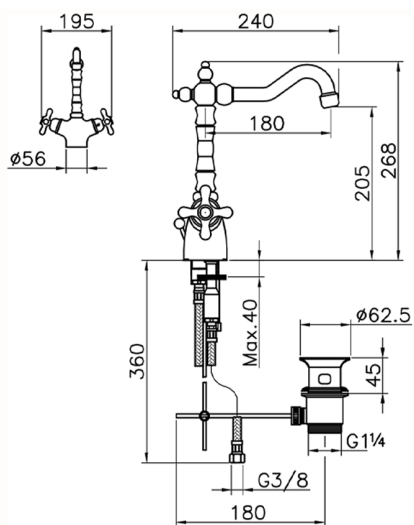

Thermostatic washbasin mixer CROISSETTE_CST52010

MODEL **CST52010**

Thermostatic washbasin mixer, with 1"1/4 automatic pop-up waste, swivel spout, G.3/8" stainless steel flexible hoses

AVAILABLE FINISHINGS

-  **21** 21 Chrome
-  **27** 27 Old Bronze
-  **2G** 2G Antique Gold
-  **2W** 2W Brushed Gold

CHARACTERISTICS

Cartridge Spare Parts **24.04A.PP**

8x20 Plus P Thermostatic Valve

Thermostatic

The Huber thermostatic is your personal water manager, helping you to handle, control and save water and energy.