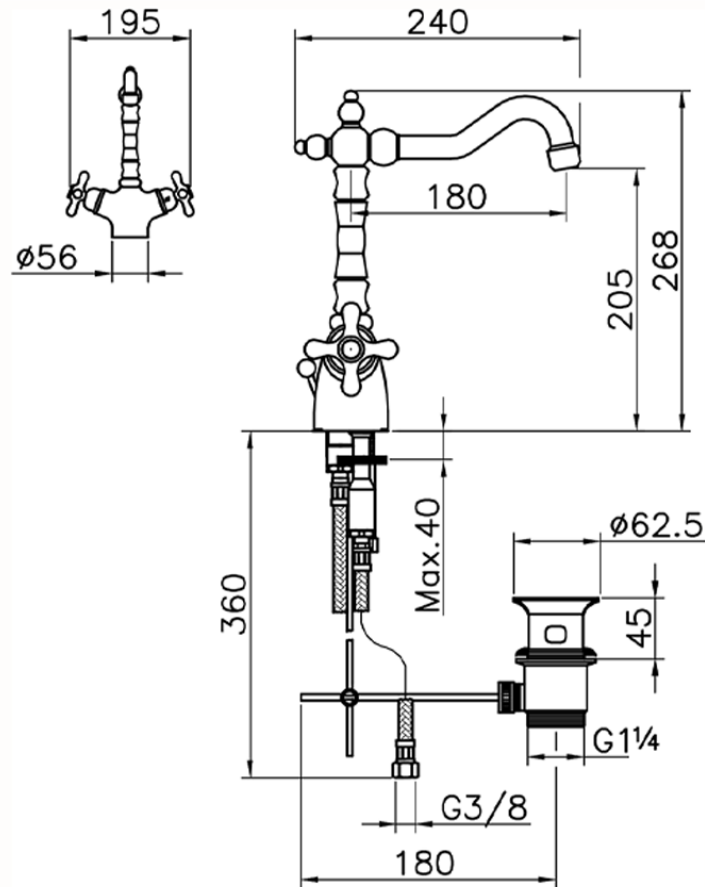

Thermostatic washbasin mixer CROISSETTE_CST52010

CST52010

<https://en.huberitalia.com/thermostatic-washbasin-mixer-croisette-cst52010>

2024-12-18