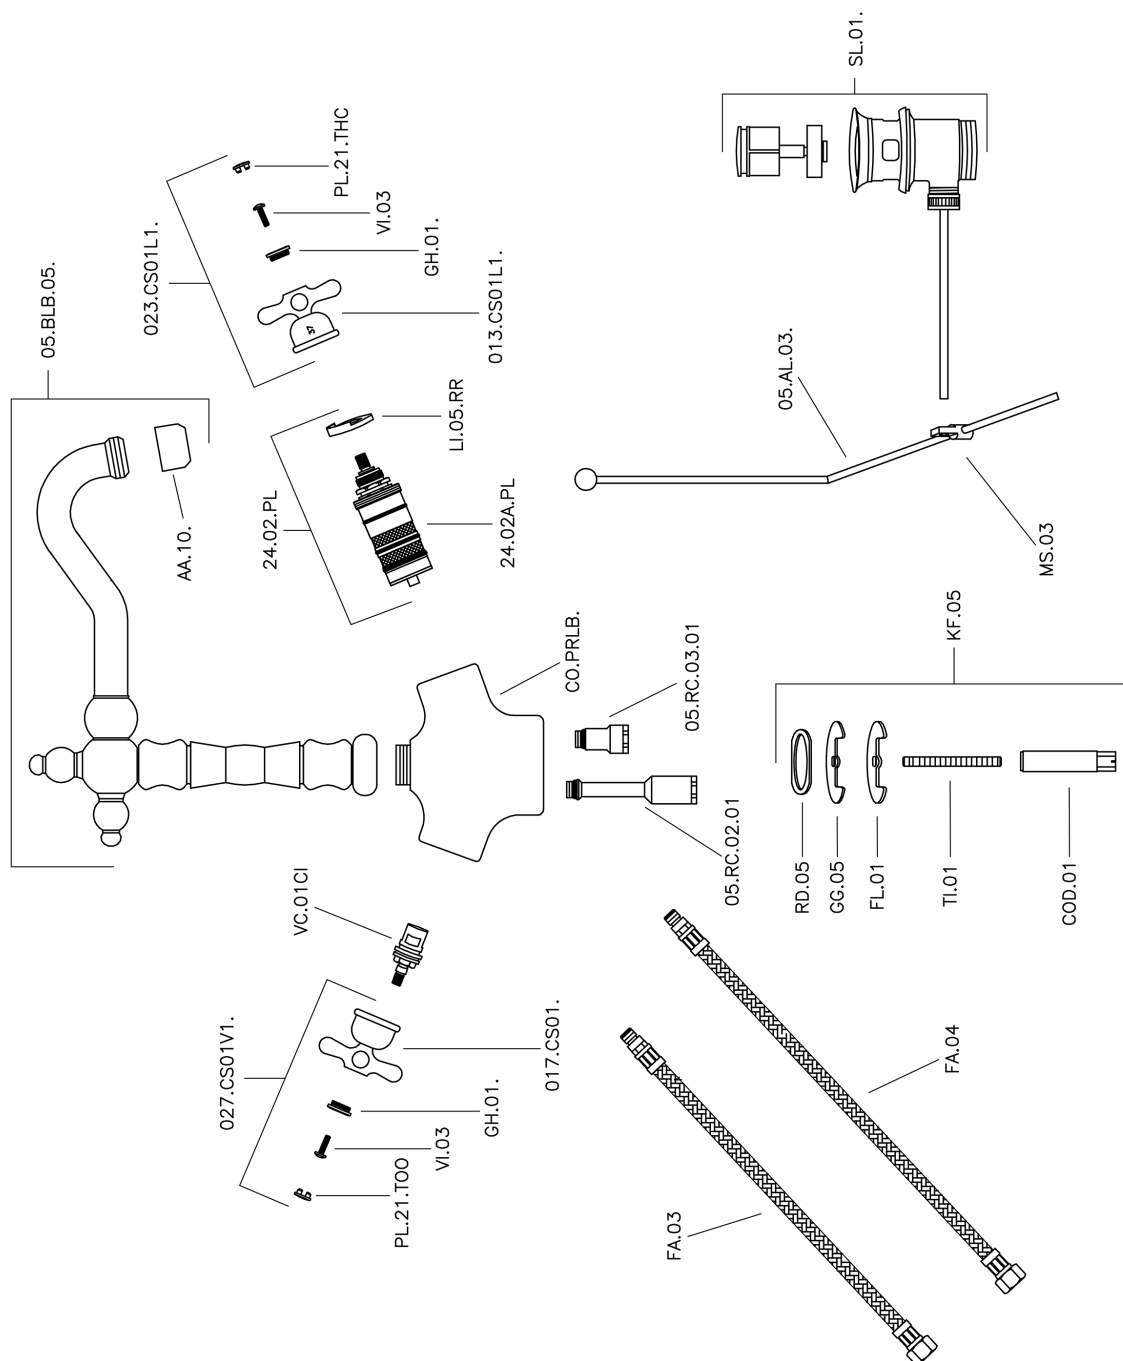

Thermostatic washbasin mixer CROISSETTE_CST52010

CST52010

<https://en.huberitalia.com/thermostatic-washbasin-mixer-croisette-cst52010>

2024-12-18