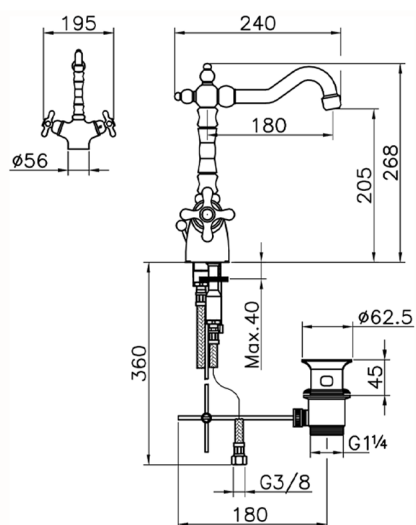

Thermostatic washbasin mixer CROISSETTE_CST52010

MODEL **CST52010**

Thermostatic washbasin mixer, with 1"1/4 automatic pop-up waste, swivel spout, G.3/8" stainless steel flexible hoses

AVAILABLE FINISHINGS

-  **21** 21 Chrome
-  **27** 27 Old Bronze
-  **2G** 2G Antique Gold
-  **2W** 2W Brushed Gold

CHARACTERISTICS

Cartridge Spare Parts **24.04A.PP**

8x20 Plus P Thermostatic Valve

Thermostatic

The Huber thermostatic is your personal water manager, helping you to handle, control and save water and energy.

Thermostatic washbasin mixer CROISSETTE_CST52010

CST52010

<https://en.huberitalia.com/thermostatic-washbasin-mixer-croisette-cst52010>

2024-12-18