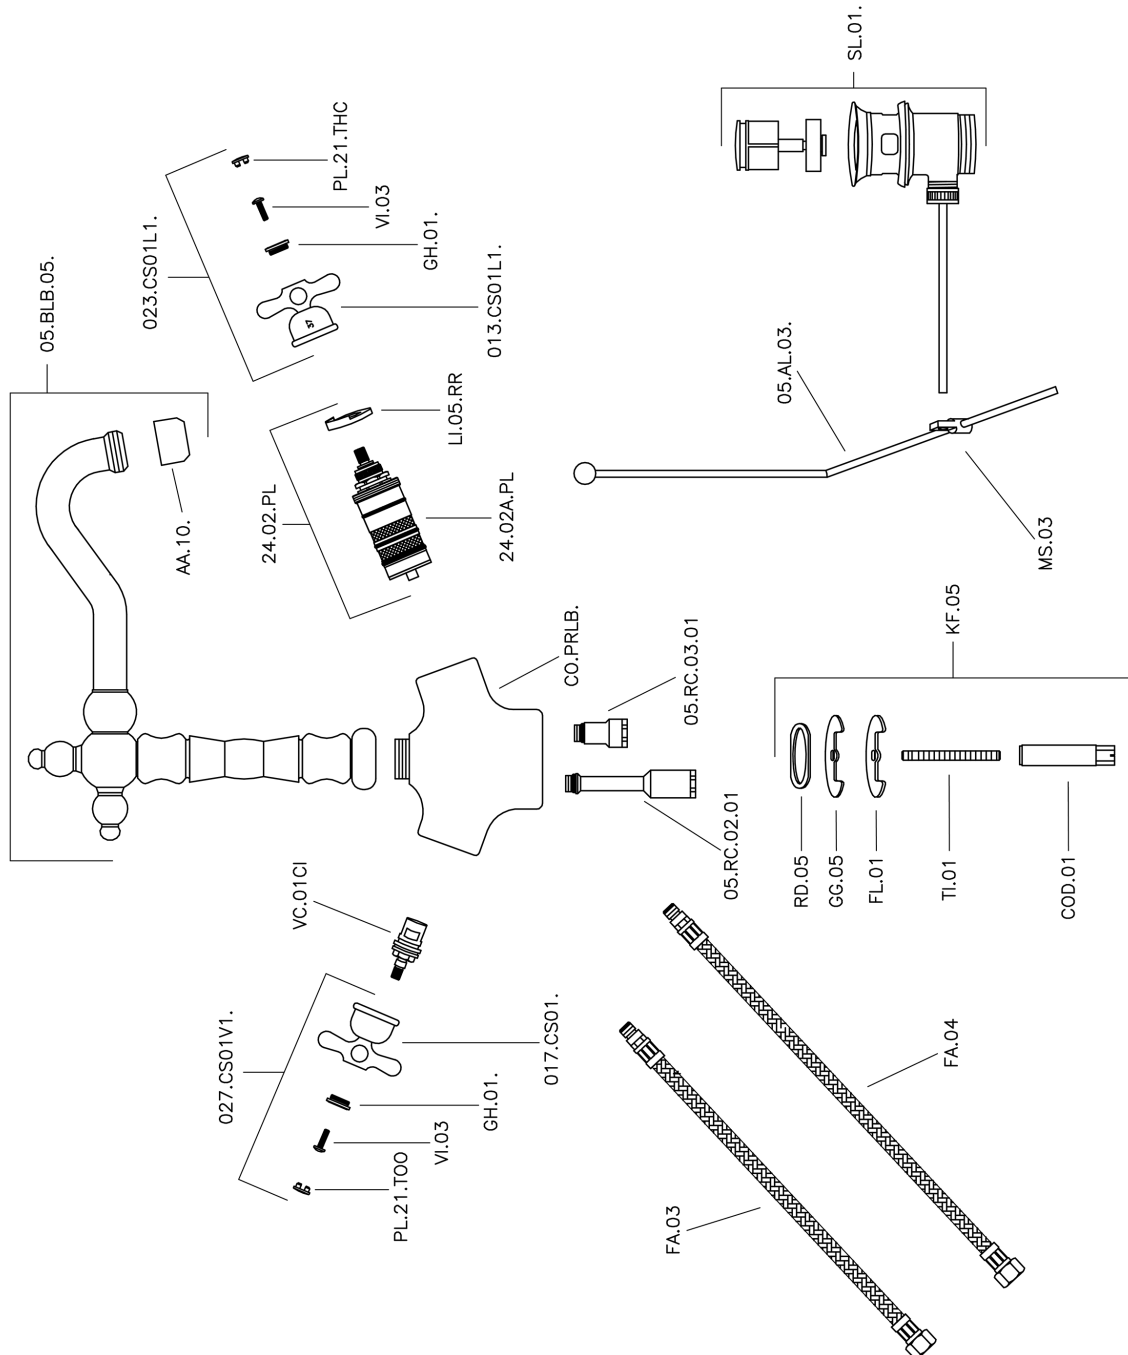

Thermostatic washbasin mixer CROISSETTE_CST52010

MODEL **CST52010**

Thermostatic washbasin mixer, with 1"1/4 automatic pop-up waste, swivel spout, G.3/8" stainless steel flexible hoses

AVAILABLE FINISHINGS

-  **21** 21 Chrome
-  **27** 27 Old Bronze
-  **2G** 2G Antique Gold
-  **2W** 2W Brushed Gold

CHARACTERISTICS

Cartridge Spare Parts **24.04A.PP**

8x20 Plus P Thermostatic Valve

Thermostatic

The Huber thermostatic is your personal water manager, helping you to handle, control and save water and energy.

Thermostatic washbasin mixer CROISSETTE_CST52010

CST52010

<https://en.huberitalia.com/thermostatic-washbasin-mixer-croisette-cst52010>

2024-12-18