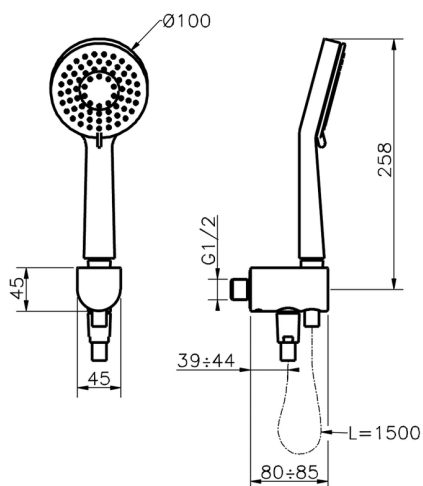

Shower set on wall elbow SHOWER_SS018880

MODEL **SS018880**

Shower set on wall elbow, handshower holder with integrated 1/2" elbow, 100 mm ABS Lodge 3 spray handshower, 150 cm SUPREME smooth flexible hose

AVAILABLE FINISHINGS

21 21 Chrome

2F 2F Brushed Nickel

CHARACTERISTICS

2024-12-25