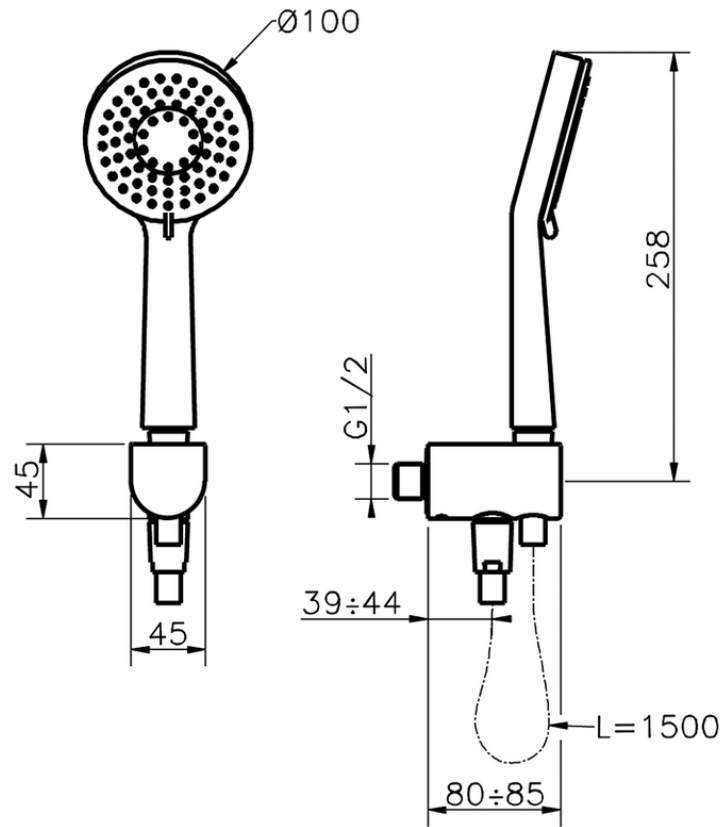

Shower set on wall elbow SHOWER_SS018880

SS018880

<https://en.huberitalia.com/shower-set-on-wall-elbow-shower-ss018880>

2024-12-25