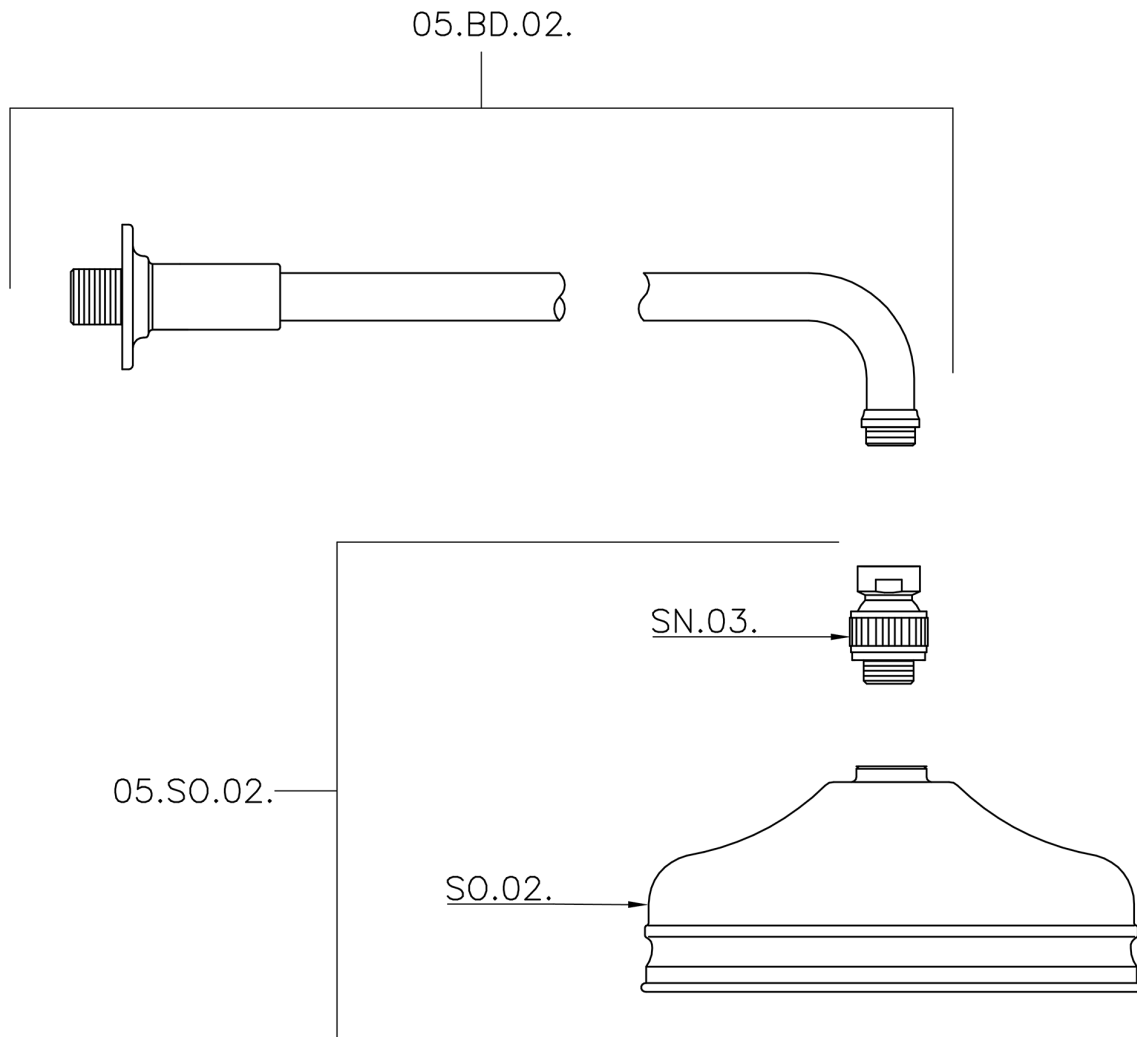

Shower arm with VT-CS showerhead SHOWER_611.02H.

611.02H.

<https://en.huberitalia.com/shower-arm-with-vt-cs-showerhead-shower-611-02h>

2024-11-15