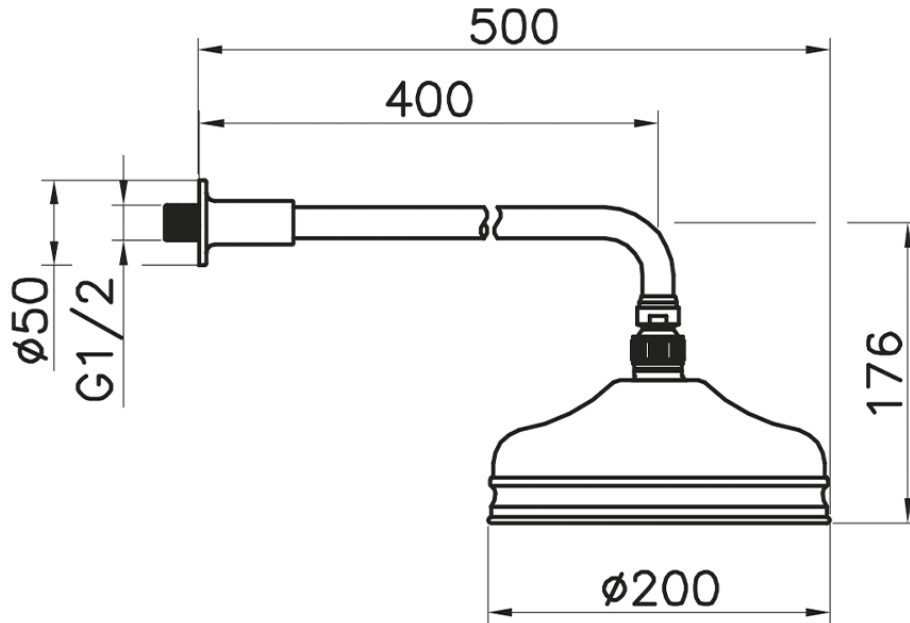

Shower arm with VT-CS showerhead SHOWER_611.02H.

611.02H.

<https://en.huberitalia.com/shower-arm-with-vt-cs-showerhead-shower-611-02h>

2024-11-15