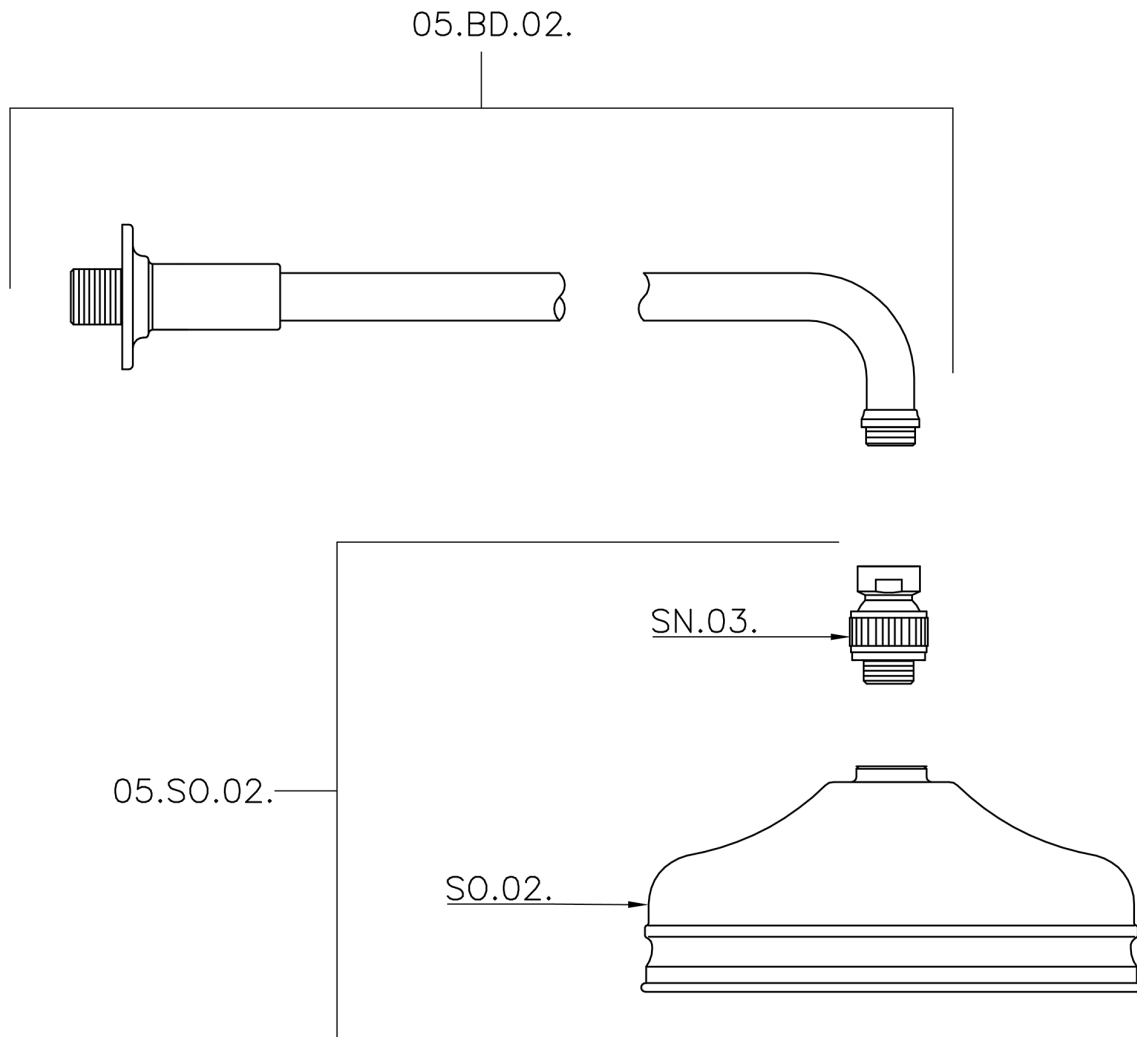

## Shower arm with VT-CS showerhead SHOWER\_611.02H.

MODEL **611.02H.**

Shower arm with VT-CS showerhead, 200 mm Brass  
Round Head Shower, 400 mm Shower Arm

## Shower arm with VT-CS showerhead SHOWER\_611.02H.

611.02H.

<https://en.huberitalia.com/shower-arm-with-vt-cs-showerhead-shower-611-02h>

2024-11-15