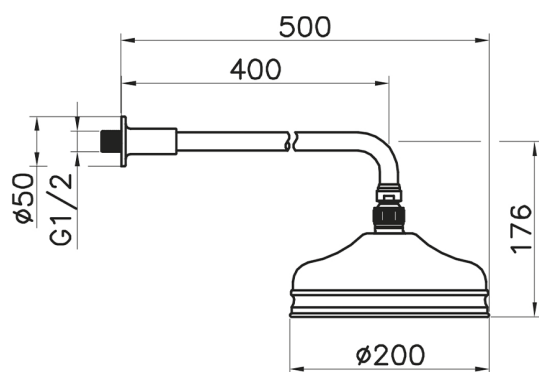

## Shower arm with VT-CS showerhead SHOWER\_611.02H.

MODEL **611.02H.**

Shower arm with VT-CS showerhead, 200 mm Brass  
Round Head Shower, 400 mm Shower Arm

## Shower arm with VT-CS showerhead SHOWER\_611.02H.

611.02H.

<https://en.huberitalia.com/shower-arm-with-vt-cs-showerhead-shower-611-02h>

2024-11-15