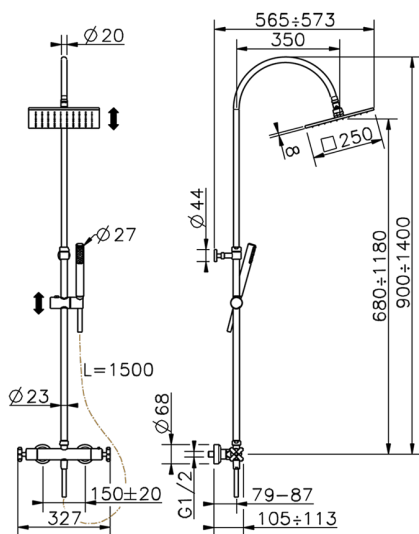

2-function Thermostatic shower set COLUMNS_SUC80020

MODEL **SUC80020**

2-function Thermostatic shower set, 2-outlet devia stop, adjustable riser column, sliding handshower bracket, ABS 27 mm minimalistic one spray handshower, 250x250 mm Brass square showerhead 8 mm thick, 150 cm smooth SILVERFLEX Flexible Hose

AVAILABLE FINISHINGS

CHARACTERISTICS

Cartridge Spare Parts **24.04A.PP**

8x20 Plus P Thermostatic Valve

DeviaStop

The Huber Devia Stop technology allows to adjust the water flow and to direct it to the selected output point (overhead soaker, hand shower, etc).