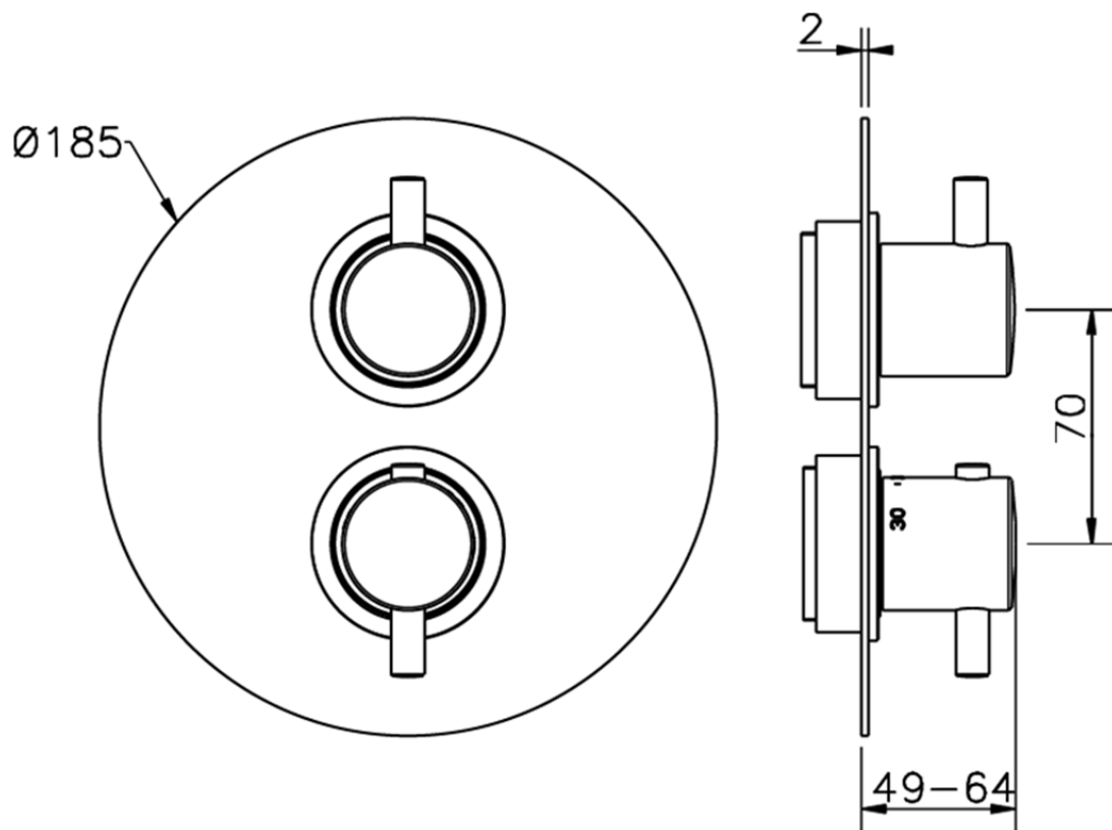

Exposed part for con.thermo.shower valve, 2-outlet THERMO_K2018100

K2018100

<https://en.huberitalia.com/exposed-part-for-con-thermo-shower-valve-2-outlet-thermo-k2018100>

Piastra/Plate/Plaque/Platte/Placa

2-3mm: XX 25-40 YY 76-91

10 mm: XX 16-31 YY 65-80

ZB018101

<https://en.huberitalia.com/2-outlet-concealed-thermostatic-shower-valve-concealed-zb018101>

2025-01-05