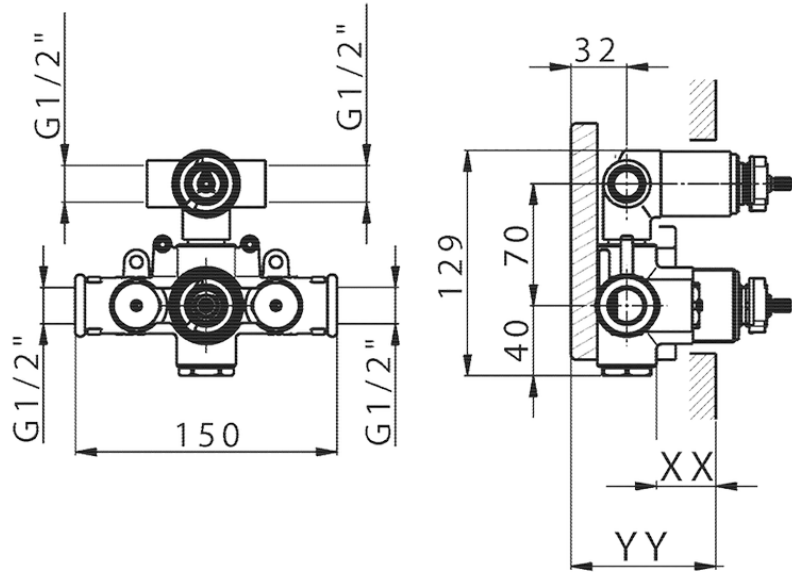

Exposed part for con.thermo.shower valve, 2-outlet THERMO_K2018100

K2018100

<https://en.huberitalia.com/exposed-part-for-con-thermo-shower-valve-2-outlet-thermo-k2018100>

Piastra/Plate/Plaque/Platte/Placa

2-3mm: XX 25-40 YY 76-91

10 mm: XX 16-31 YY 65-80

ZB018101

<https://en.huberitalia.com/2-outlet-concealed-thermostatic-shower-valve-concealed-zb018101>

2025-01-05