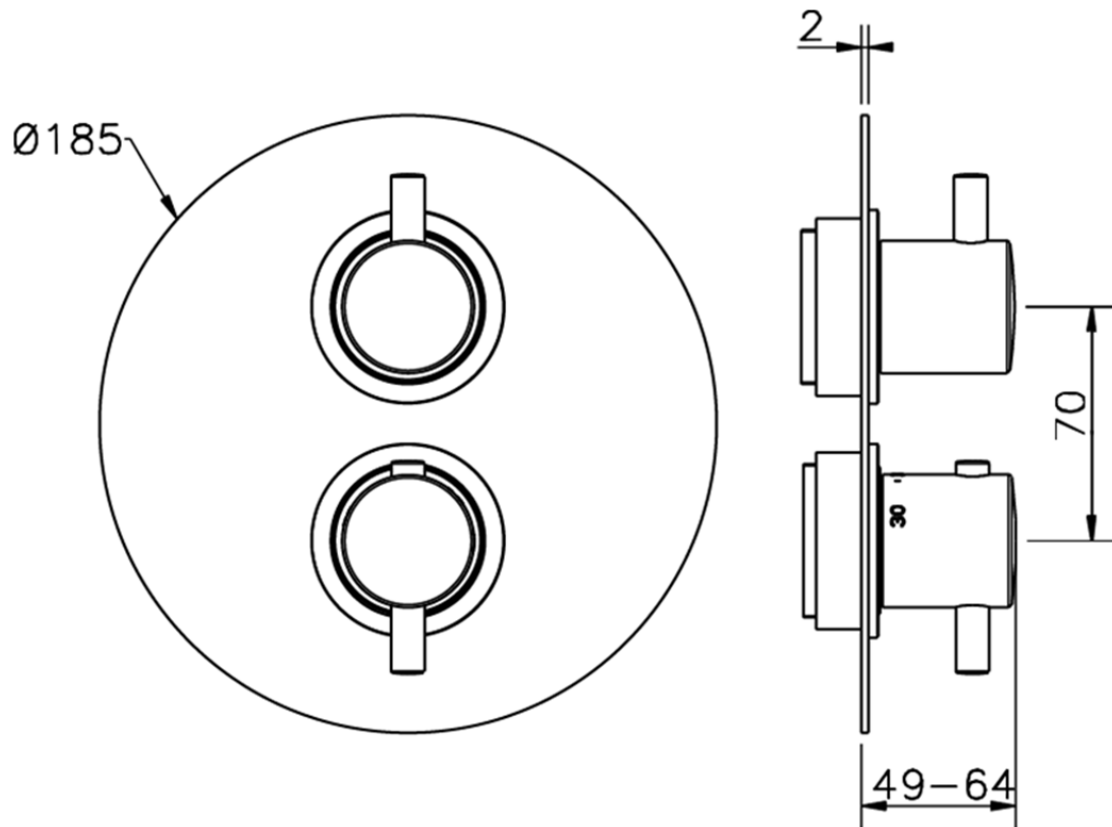

Exposed part for con.thermo.shower valve, 2-outlet THERMO_K2018100

K2018100

<https://en.huberitalia.com/exposed-part-for-con-thermo-shower-valve-2-outlet-thermo-k2018100>

Piastra/Plate/Plaque/Platte/Placa

2-3mm: XX 25-40 YY 76-91

10 mm: XX 16-31 YY 65-80

ZB018101

<https://en.huberitalia.com/2-outlet-concealed-thermostatic-shower-valve-concealed-zb018101>

2025-01-05