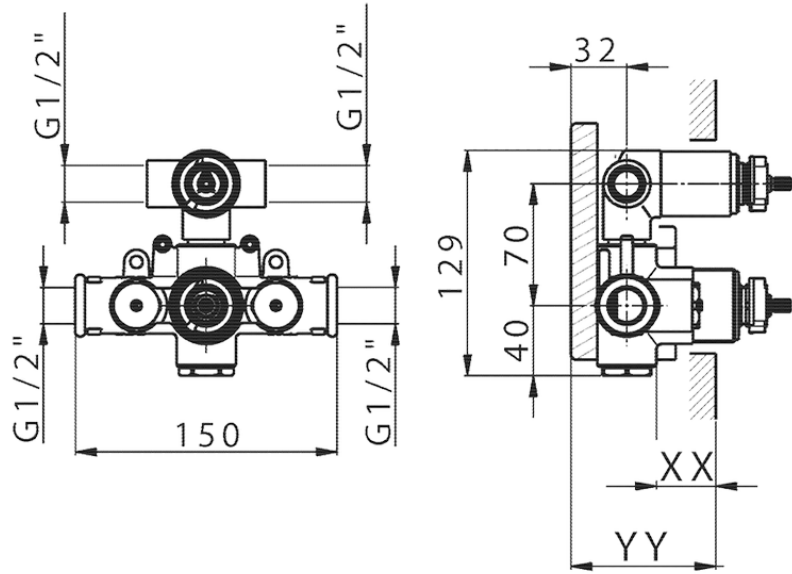

Exposed part for con.thermo.shower valve, 2-outlet THERMO_K2018100

K2018100

<https://en.huberitalia.com/exposed-part-for-con-thermo-shower-valve-2-outlet-thermo-k2018100>

Piastra/Plate/Plaque/Platte/Placa

2-3mm: XX 25-40 YY 76-91

10 mm: XX 16-31 YY 65-80

ZB018101

<https://en.huberitalia.com/2-outlet-concealed-thermostatic-shower-valve-concealed-zb018101>

2025-01-05