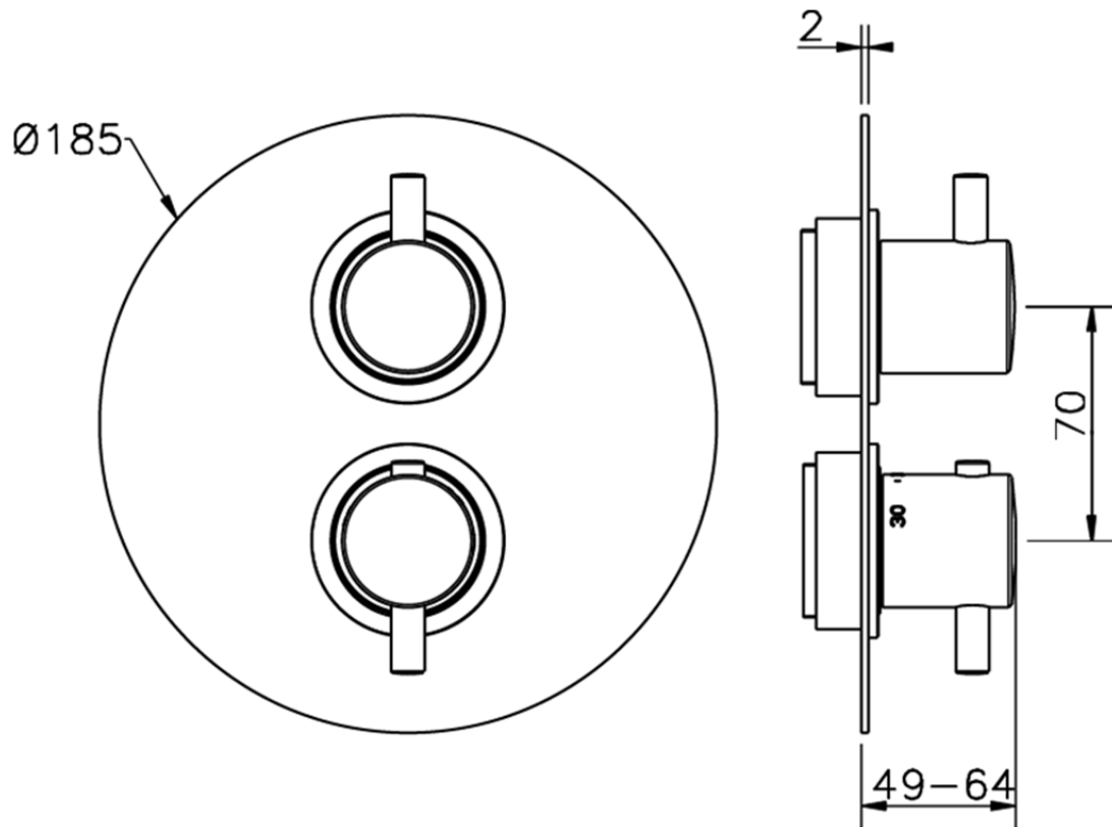

## Exposed part for con.thermo.shower valve, 2-outlet THERMO\_K2018100

K2018100

<https://en.huberitalia.com/exposed-part-for-con-thermo-shower-valve-2-outlet-thermo-k2018100>

## Piastra/Plate/Plaque/Platte/Placa

2-3mm: XX 25-40 YY 76-91

10 mm: XX 16-31 YY 65-80