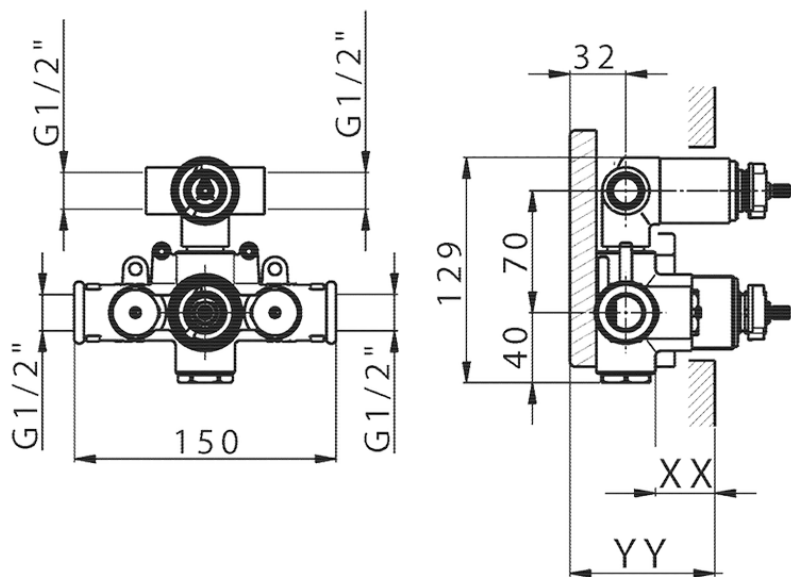

Exposed part for con.thermo.shower valve, 2-outlet THERMO_K2018100

K2018100

<https://en.huberitalia.com/exposed-part-for-con-thermo-shower-valve-2-outlet-thermo-k2018100>

Piastra/Plate/Plaque/Platte/Placa

2-3mm: XX 25-40 YY 76-91

10 mm: XX 16-31 YY 65-80

ZB018101

<https://en.huberitalia.com/2-outlet-concealed-thermostatic-shower-valve-concealed-zb018101>

2025-01-05