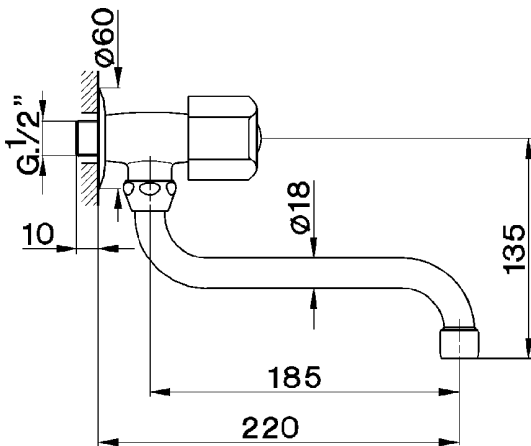

Exposed simple tap EVA_EV001420

MODEL **EV001420**

Exposed simple tap, without pop-up waste

AVAILABLE FINISHINGS

CHARACTERISTICS

2026-05-16