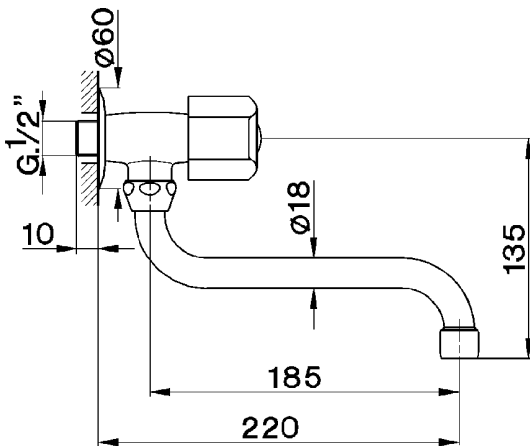

Exposed simple tap EVA_EV001420

MODEL **EV001420**

Exposed simple tap, without pop-up waste

AVAILABLE FINISHINGS

CHARACTERISTICS

2026-04-07