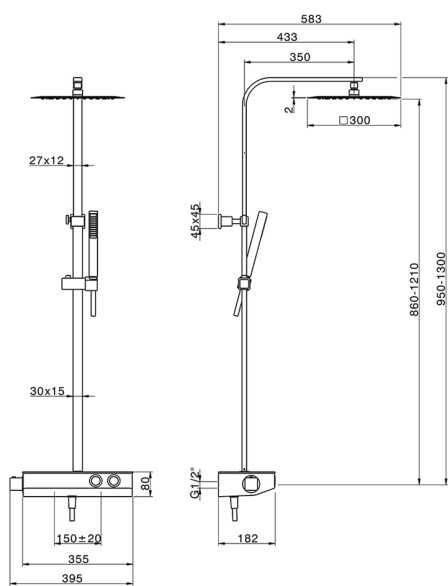

## 2-function Thermostatic shower set COLUMNS\_TLC86020

MODEL **TLC86020**

2-function Thermostatic shower set, 2-way push-button diverter, adjustable riser column, sliding shower bracket, ABS 27x27mm one spray minimalist square handshower, 300x300 mm INOX square showerhead 2 mm thick, 150 cm smooth SILVERFLEX Flexible Hose

AVAILABLE FINISHINGS

CHARACTERISTICS

Cartridge Spare Parts **22.04A.AR - ZZ97279004**

**Argo 2 (long filter) Thermostatic Valve**

### DeviaStop

The Huber Devia Stop technology allows to adjust the water flow and to direct it to the selected output point (overhead soaker, hand shower, etc).