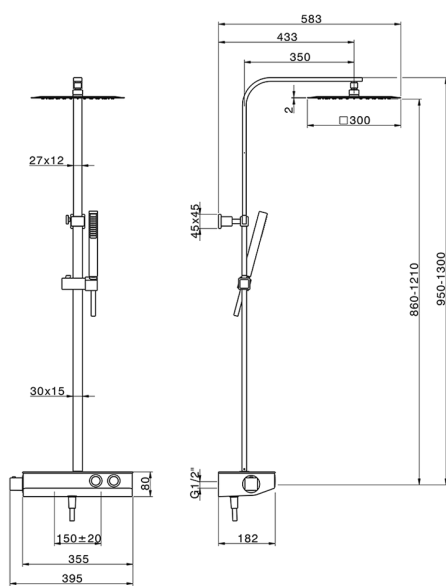

2-function Thermostatic shower set COLUMNS_TLC86020

MODEL **TLC86020**

2-function Thermostatic shower set, 2-way push-button diverter, adjustable riser column, sliding shower bracket, ABS 27x27mm one spray minimalist square handshower, 300x300 mm INOX square showerhead 2 mm thick, 150 cm smooth SILVERFLEX Flexible Hose

AVAILABLE FINISHINGS

CHARACTERISTICS

Cartridge Spare Parts **22.04A.AR - ZZ97279004**

Argo 2 (long filter) Thermostatic Valve

DeviaStop

The Huber Devia Stop technology allows to adjust the water flow and to direct it to the selected output point (overhead soaker, hand shower, etc).