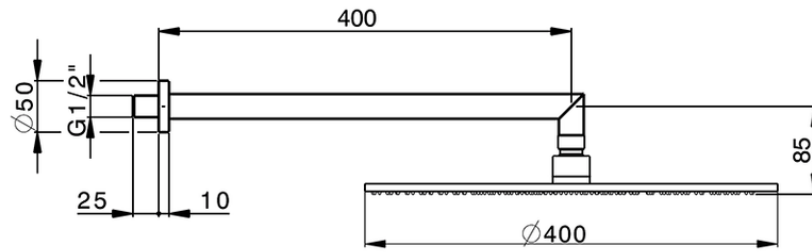

Shower arm with showerhead SHOWER_SS013610

SS013610

<https://en.huberitalia.com/shower-arm-with-showerhead-shower-ss013610>

2026-04-28