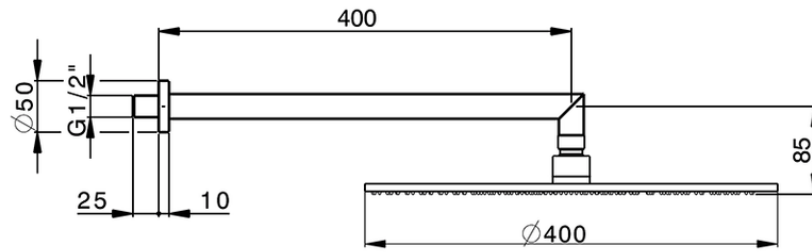

Shower arm with showerhead SHOWER_SS013610

SS013610

<https://en.huberitalia.com/shower-arm-with-showerhead-shower-ss013610>

2026-04-07