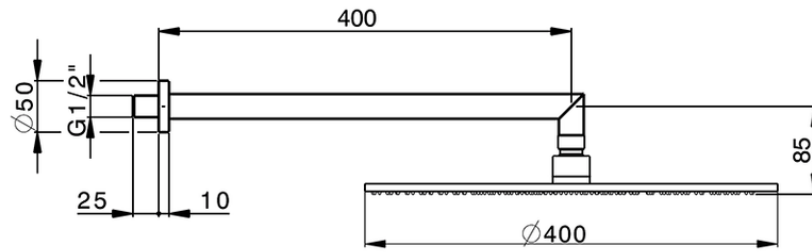

Shower arm with showerhead SHOWER_SS013610

SS013610

<https://en.huberitalia.com/shower-arm-with-showerhead-shower-ss013610>

2026-06-29