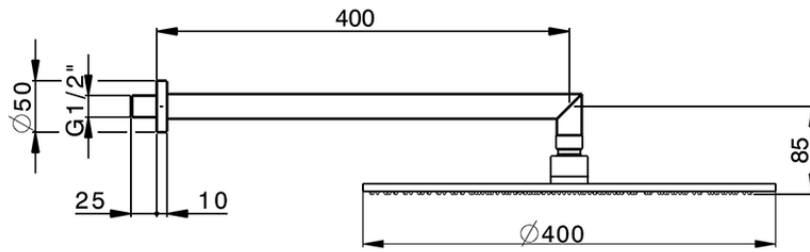

Shower arm with showerhead SHOWER_SS013610

SS013610

<https://en.huberitalia.com/shower-arm-with-showerhead-shower-ss013610>

2026-04-07