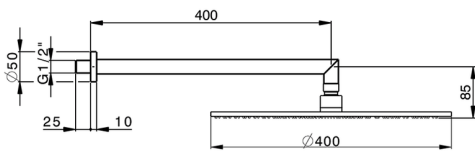

Shower arm with showerhead SHOWER_SS013610

MODEL **SS013610**

Shower arm with showerhead, 400 mm round showerhead 8 mm thick BRASS, 400 mm shower arm

AVAILABLE FINISHINGS

CHARACTERISTICS

2026-04-28