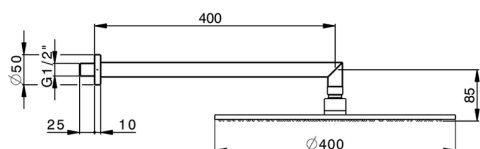

Shower arm with showerhead SHOWER_SS013610

MODEL **SS013610**

Shower arm with showerhead, 400 mm round showerhead 8 mm thick BRASS, 400 mm shower arm

AVAILABLE FINISHINGS

CHARACTERISTICS

2026-04-07