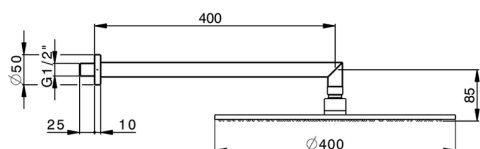

## Shower arm with showerhead SHOWER\_SS013610

MODEL **SS013610**

Shower arm with showerhead, 400 mm round showerhead 8 mm thick BRASS, 400 mm shower arm

AVAILABLE FINISHINGS

CHARACTERISTICS

2026-06-29