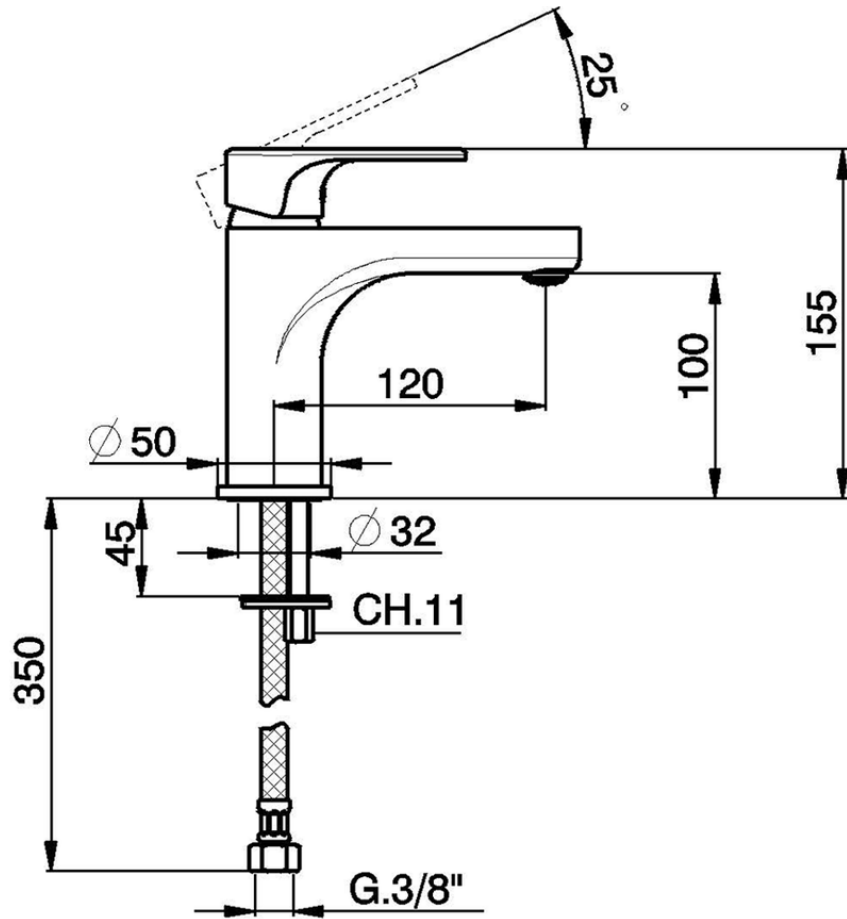

Single lever washbasin mixer " large " EnergySave H3_AH000505

AH000505

<https://en.huberitalia.com/single-lever-washbasin-mixer-large-energysave-h3-ah000505>

2026-04-06