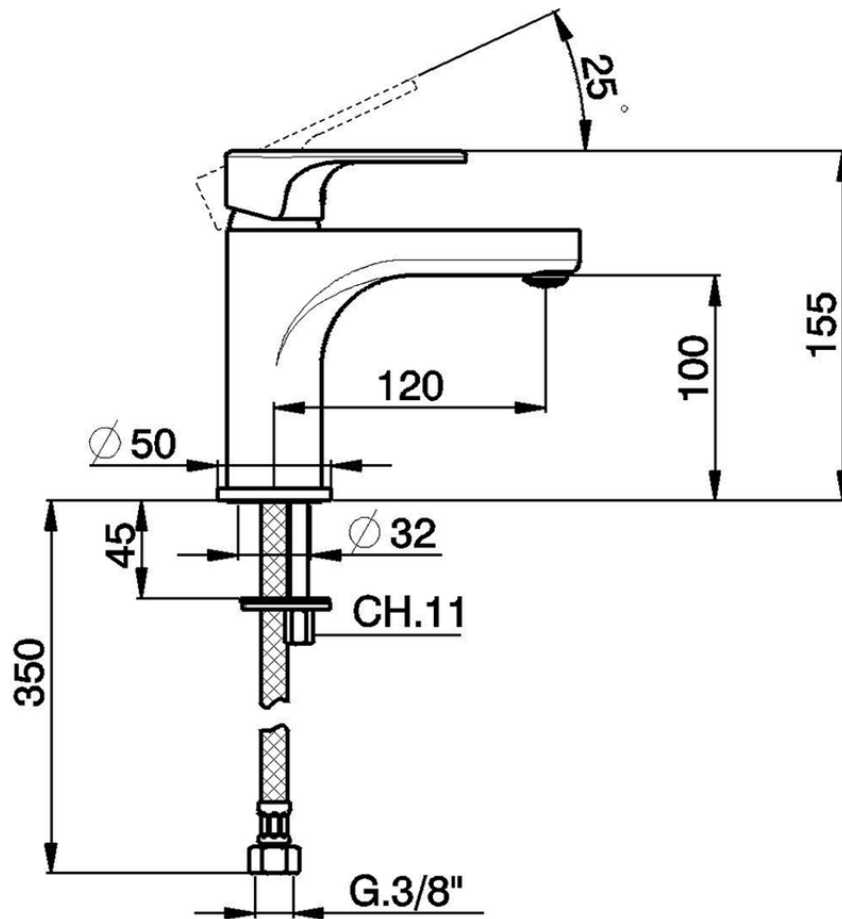

Single lever washbasin mixer " large " EnergySave H3\_AH000505

AH000505

<https://en.huberitalia.com/single-lever-washbasin-mixer-large-energysave-h3-ah000505>

2026-04-08