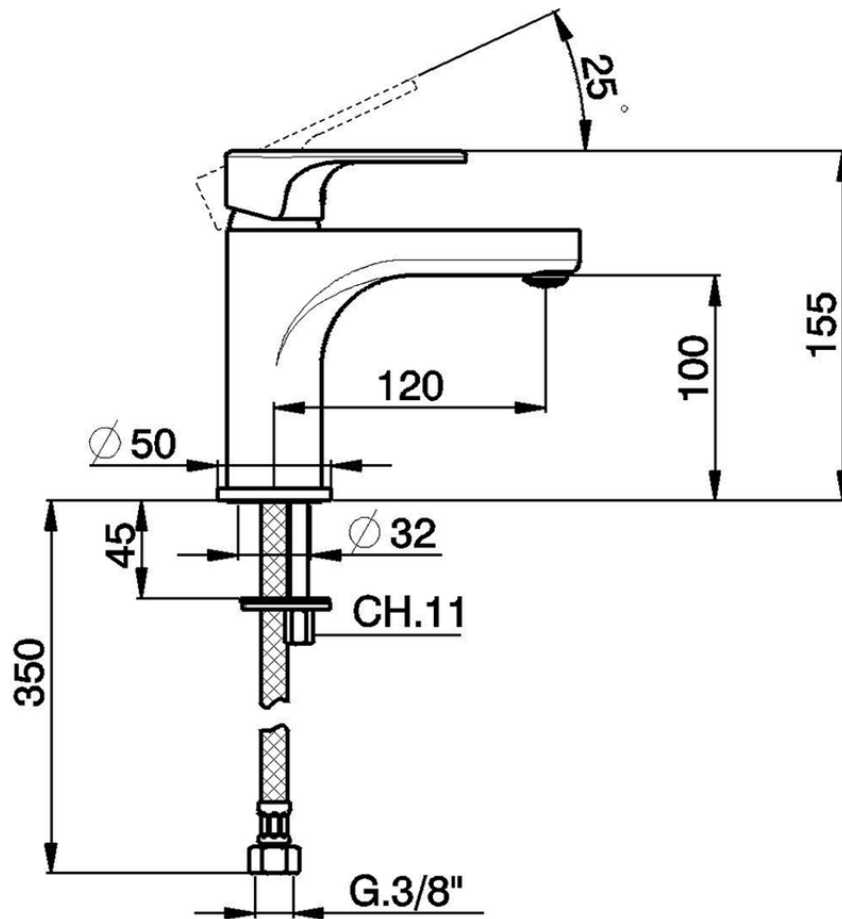

Single lever washbasin mixer " large " EnergySave H3_AH000505

AH000505

<https://en.huberitalia.com/single-lever-washbasin-mixer-large-energysave-h3-ah000505>

2026-06-05