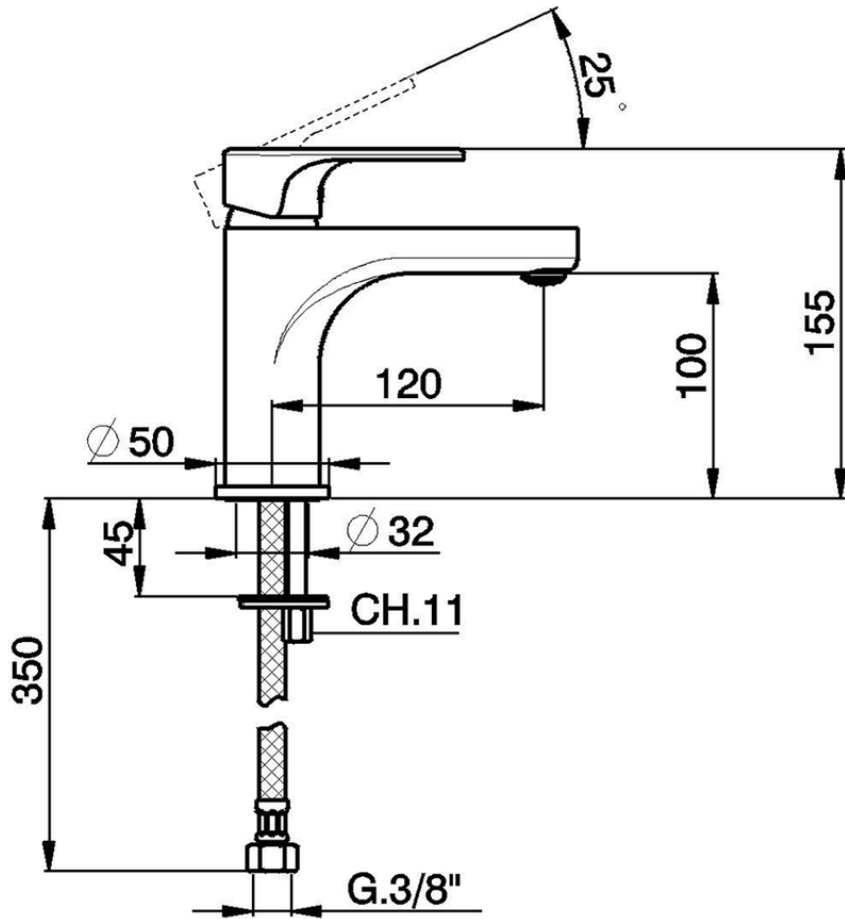

Single lever washbasin mixer " large " EnergySave H3\_AH000505

AH000505

<https://en.huberitalia.com/single-lever-washbasin-mixer-large-energysave-h3-ah000505>

2026-06-10