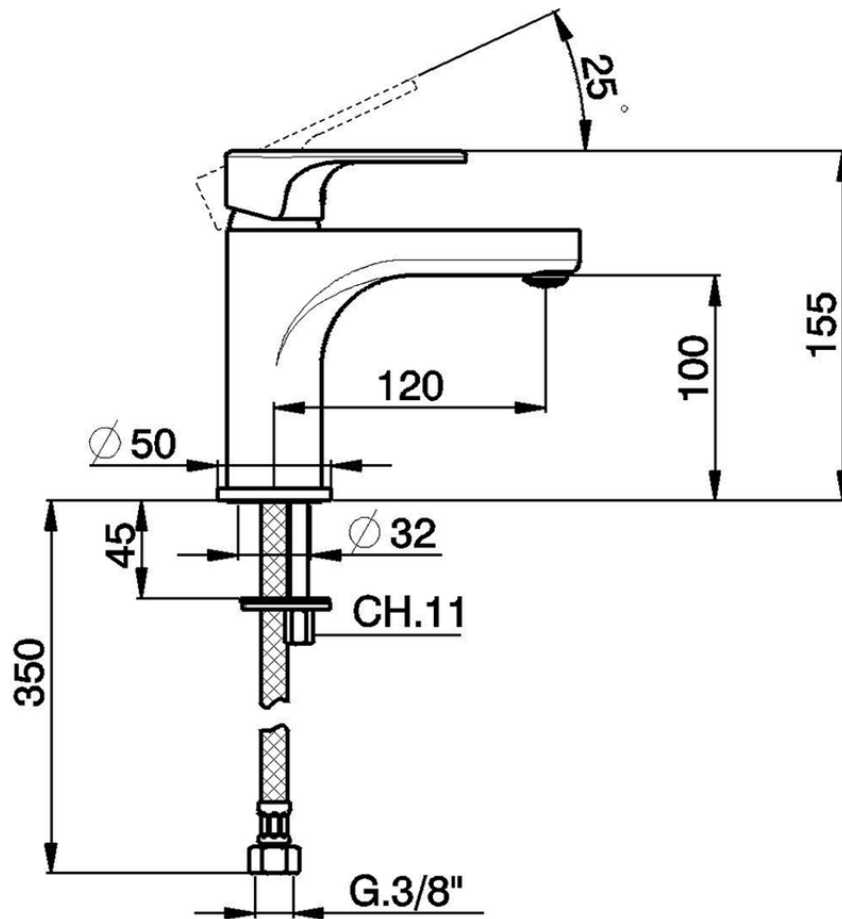

Single lever washbasin mixer " large " EnergySave H3_AH000505

AH000505

<https://en.huberitalia.com/single-lever-washbasin-mixer-large-energysave-h3-ah000505>

2026-06-06