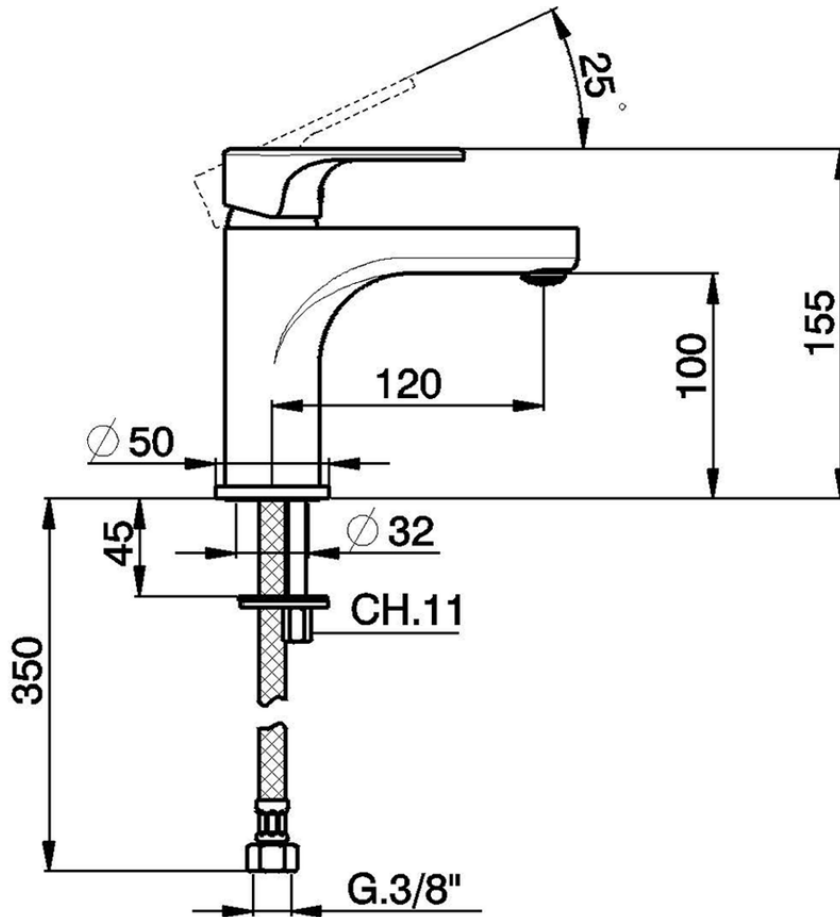

Single lever washbasin mixer " large " EnergySave H3_AH000505

AH000505

<https://en.huberitalia.com/single-lever-washbasin-mixer-large-energysave-h3-ah000505>

2026-06-09