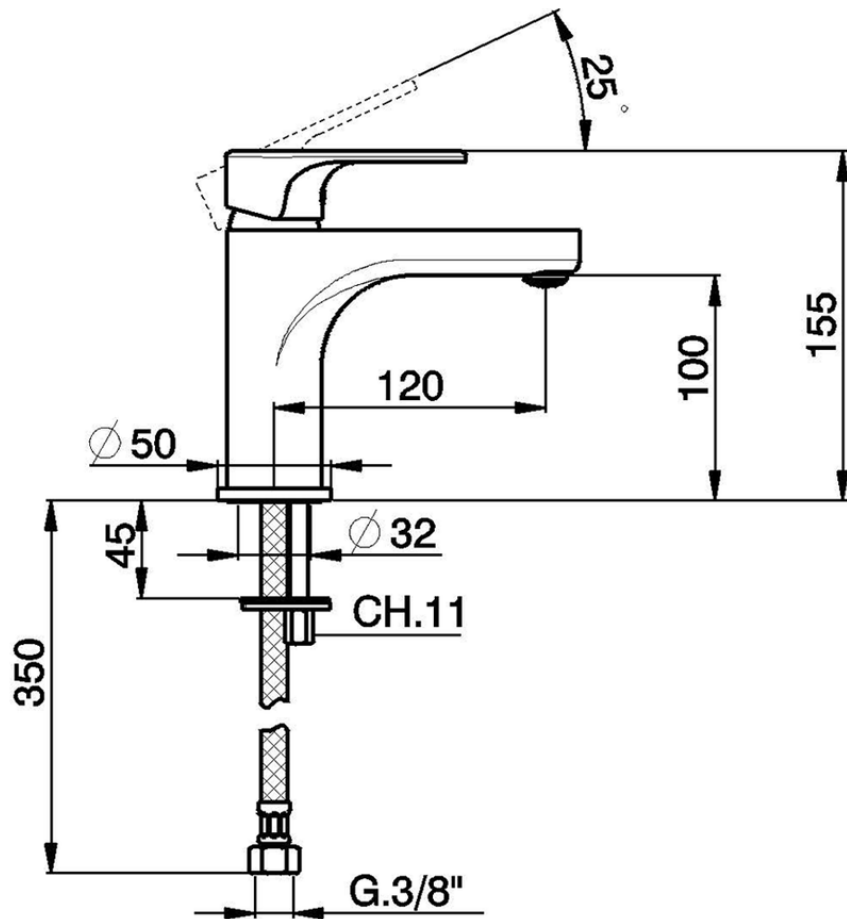

Single lever washbasin mixer " large " EnergySave H3_AH000505

AH000505

<https://en.huberitalia.com/single-lever-washbasin-mixer-large-energysave-h3-ah000505>

2026-04-10