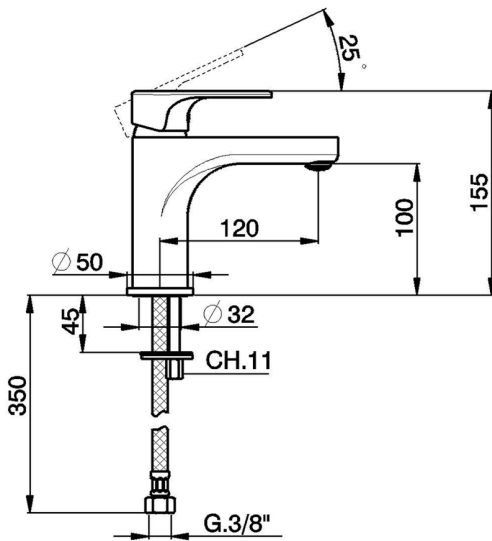

Single lever washbasin mixer " large " EnergySave H3_AH000505

MODEL **AH000505**

Single lever washbasin mixer " large " EnergySave, without automatic pop-up waste, G.3/8" stainless steel flexible hoses

AVAILABLE FINISHINGS

-  **21** 21 Chrome
-  **2F** 2F Brushed Nickel
-  **40** 40 Matt Black

CHARACTERISTICS

Cartridge Spare Parts **ZZ96800000**

35 mm Cartridge

EcoStop

EcoStop feature limits water flow to approximately 50% of maximum output with one point of resistance on setting. Push slightly past the middle stop only when full water output is required. This will save water up to 50%.

EnergySave

Thanks to the EnergySave device, only cold water will be drawn if the lever is operated in the central position, so that the water heater will not be engaged and no hot water wasted, leading to considerable savings in energy and costs. The temperature can be adjusted by rotating the lever to the left, until the desired temperature is reached.