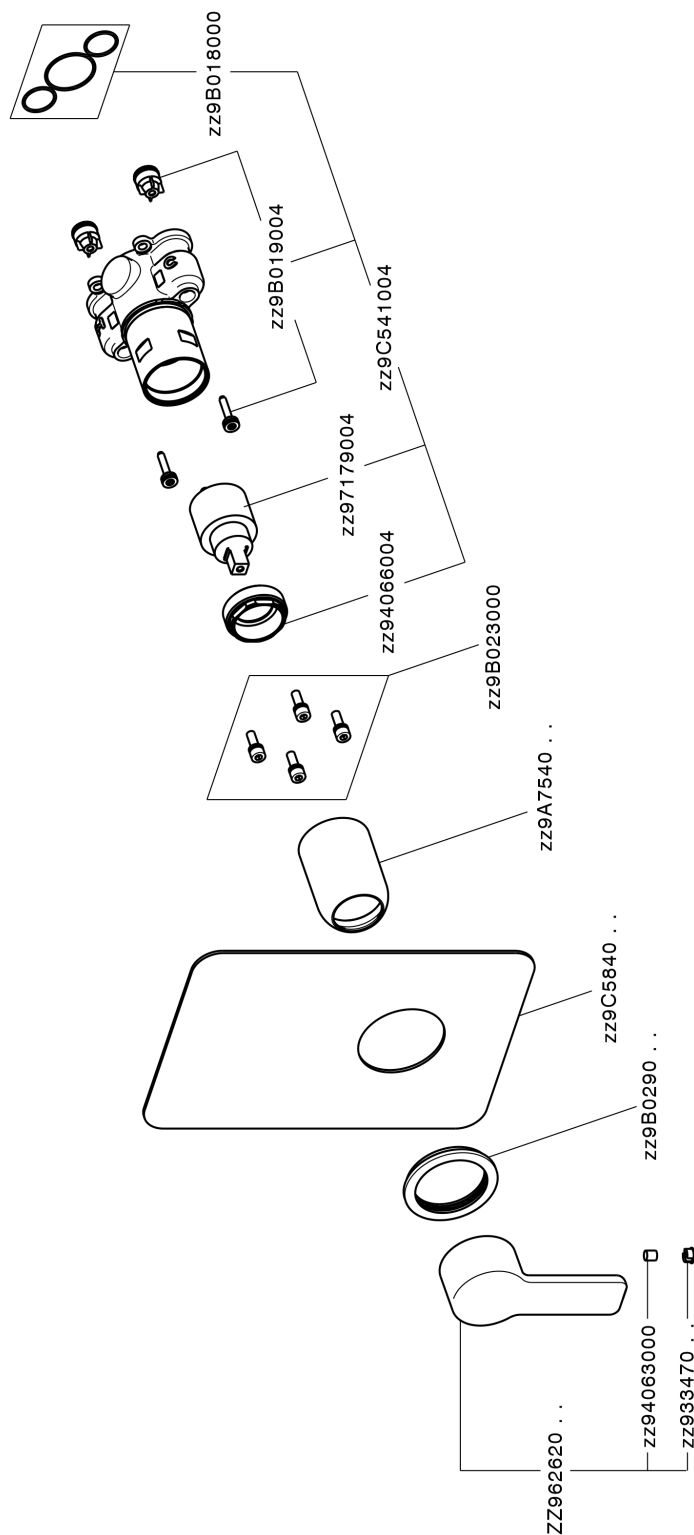

Exposed part for Single Lever One Box Valve SOFT_SF0BM010

SF0BM010

<https://en.huberitalia.com/exposed-part-for-single-lever-one-box-valve-soft-sf0bm010>

One Box Universal Concealed Part ONE BOX_ZB00B031

ZB00B031

<https://en.huberitalia.com/one-box-universal-concealed-part-one-box-zb00b031>

One Box Universal Concealed Part ONE BOX_ZB00B030

ZB00B030

<https://en.huberitalia.com/one-box-universal-concealed-part-one-box-zb00b030>