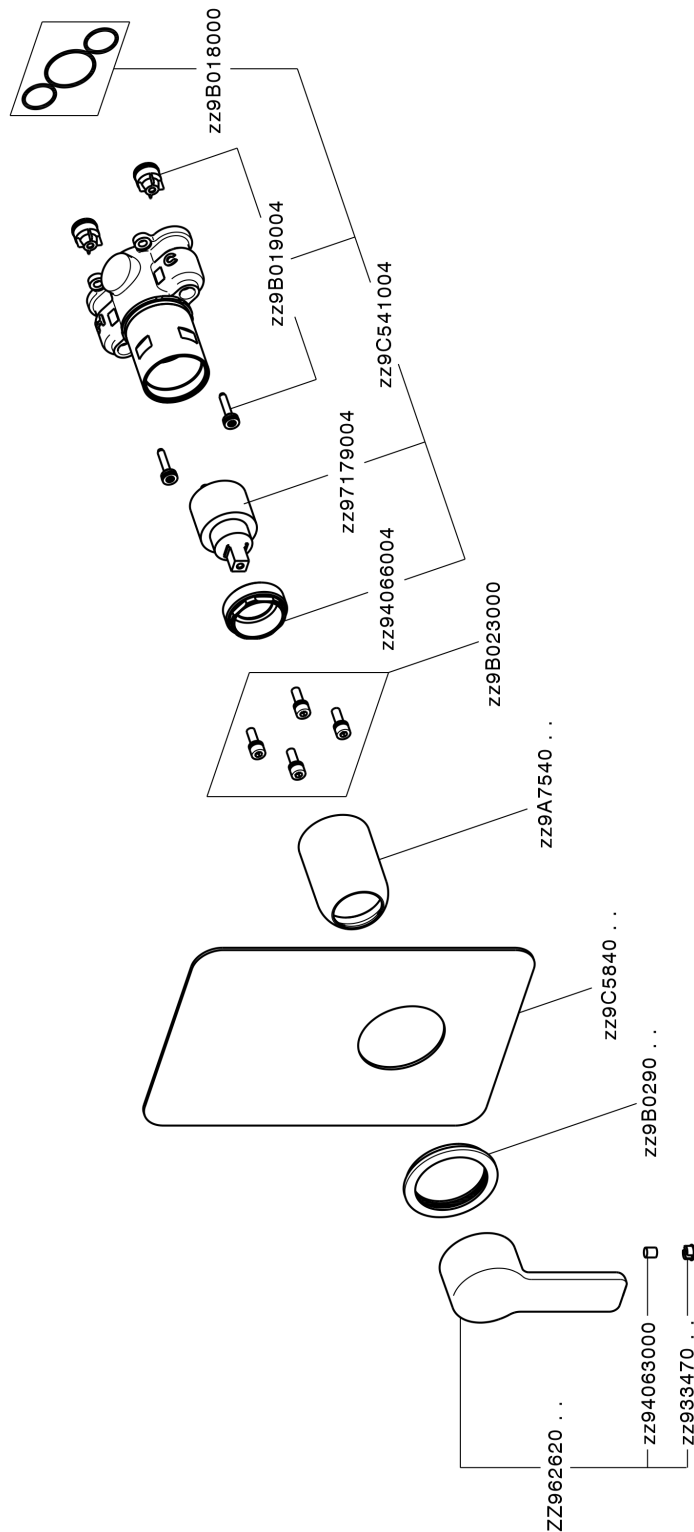

Exposed part for Single Lever One Box Valve SOFT_SF0BM010

SF0BM010

<https://en.huberitalia.com/exposed-part-for-single-lever-one-box-valve-soft-sf0bm010>

One Box Universal Concealed Part ONE BOX_ZB00B031

ZB00B031

<https://en.huberitalia.com/one-box-universal-concealed-part-one-box-zb00b031>

One Box Universal Concealed Part ONE BOX_ZB00B030

ZB00B030

<https://en.huberitalia.com/one-box-universal-concealed-part-one-box-zb00b030>