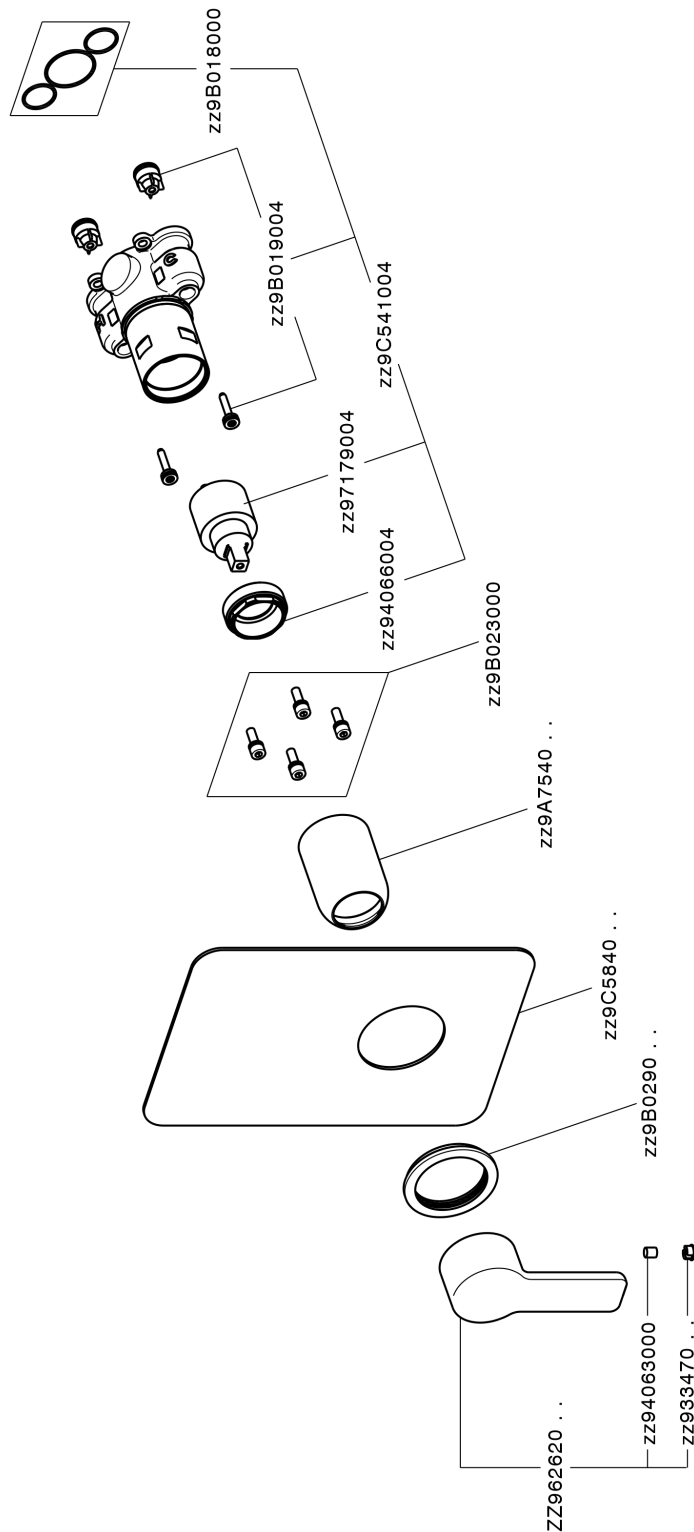

## Exposed part for Single Lever One Box Valve SOFT\_SF0BM010

MODEL **SF0BM010**

Exposed part for Single Lever One Box Valve, 1 Outlet, Minimum depth of installation: 67 mm, without concealed part, for items ZB00B030-ZB00B031

AVAILABLE FINISHINGS

CHARACTERISTICS

Cartridge Spare Parts **ZZ97179000**

**35 mm Cartridge**

Installation **Concealed**

Required concealed parts **ZB00B031**

**ZB00B030**

## Exposed part for Single Lever One Box Valve SOFT\_SF0BM010

SF0BM010

<https://en.huberitalia.com/exposed-part-for-single-lever-one-box-valve-soft-sf0bm010>

## One Box Universal Concealed Part ONE BOX\_ZB00B031

MODEL **ZB00B031**

One Box Universal Concealed Part, for 1 or 2 or 3 outlet thermostatic or single lever, without trim kit, with noise reducers, with sealing gasket