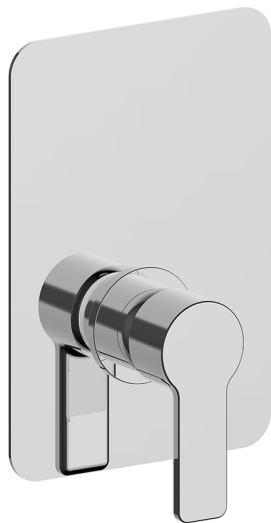

## Exposed part for Single Lever One Box Valve SOFT\_SF0BM010

MODEL **SF0BM010**

Exposed part for Single Lever One Box Valve, 1 Outlet, Minimum depth of installation: 67 mm, without concealed part, for items ZB00B030-ZB00B031

AVAILABLE FINISHINGS

CHARACTERISTICS

Cartridge Spare Parts **ZZ97179000**

**35 mm Cartridge**

Installation **Concealed**

Required concealed parts **ZB00B031**

**ZB00B030**

## Exposed part for Single Lever One Box Valve SOFT\_SF0BM010

SF0BM010

<https://en.huberitalia.com/exposed-part-for-single-lever-one-box-valve-soft-sf0bm010>

## One Box Universal Concealed Part ONE BOX\_ZB00B031

MODEL **ZB00B031**

One Box Universal Concealed Part, for 1 or 2 or 3 outlet thermostatic or single lever, without trim kit, with noise reducers, with sealing gasket