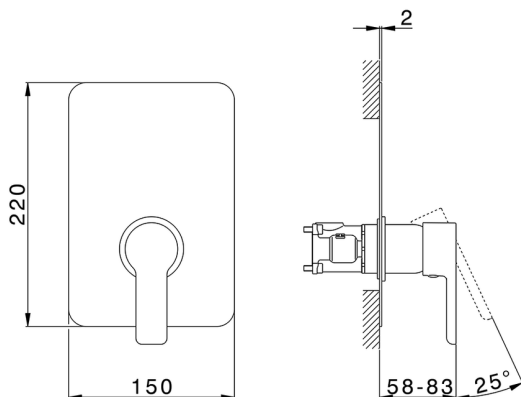

## Exposed part for Single Lever One Box Valve SOFT\_SF0BM010

MODEL **SF0BM010**

Exposed part for Single Lever One Box Valve, 1 Outlet, Minimum depth of installation: 67 mm, without concealed part, for items ZB00B030-ZB00B031

AVAILABLE FINISHINGS

CHARACTERISTICS

Cartridge Spare Parts **ZZ97179000**

**35 mm Cartridge**

Installation **Concealed**

Required concealed parts **ZB00B031**

**ZB00B030**

## Exposed part for Single Lever One Box Valve SOFT\_SF0BM010

SF0BM010

<https://en.huberitalia.com/exposed-part-for-single-lever-one-box-valve-soft-sf0bm010>