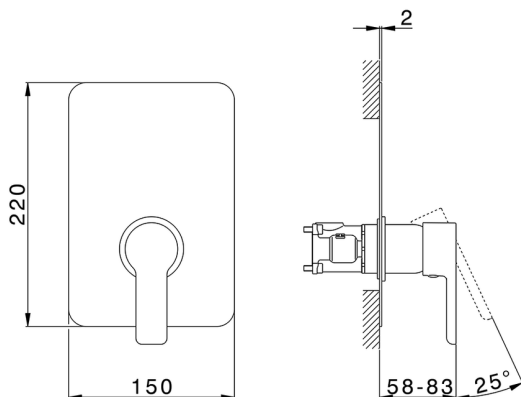

Exposed part for Single Lever One Box Valve SOFT_SF0BM010

MODEL **SF0BM010**

Exposed part for Single Lever One Box Valve, 1 Outlet, Minimum depth of installation: 67 mm, without concealed part, for items ZB00B030-ZB00B031

AVAILABLE FINISHINGS

CHARACTERISTICS

Cartridge Spare Parts **ZZ97179000**

35 mm Cartridge

Installation **Concealed**

Required concealed parts **ZB00B031**

ZB00B030

Exposed part for Single Lever One Box Valve SOFT_SF0BM010

SF0BM010

<https://en.huberitalia.com/exposed-part-for-single-lever-one-box-valve-soft-sf0bm010>

One Box Universal Concealed Part ONE BOX_ZB00B031

MODEL **ZB00B031**

One Box Universal Concealed Part, for 1 or 2 or 3 outlet thermostatic or single lever, without trim kit, with noise reducers, with sealing gasket