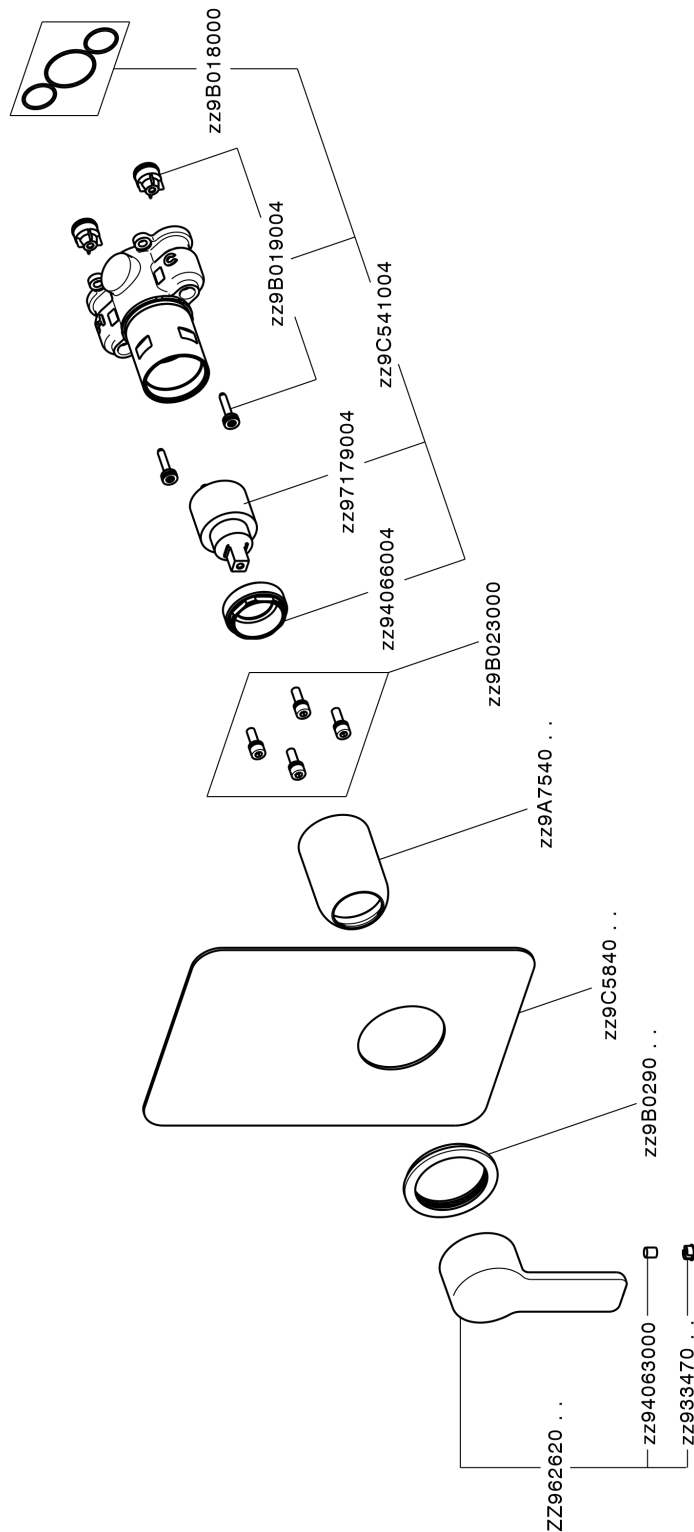

Exposed part for Single Lever One Box Valve SOFT_SF0BM010

MODEL **SF0BM010**

Exposed part for Single Lever One Box Valve, 1 Outlet, Minimum depth of installation: 67 mm, without concealed part, for items ZB00B030-ZB00B031

AVAILABLE FINISHINGS

CHARACTERISTICS

Cartridge Spare Parts **ZZ97179000**

35 mm Cartridge

Installation **Concealed**

Required concealed parts **ZB00B031**

ZB00B030

Exposed part for Single Lever One Box Valve SOFT_SF0BM010

SF0BM010

<https://en.huberitalia.com/exposed-part-for-single-lever-one-box-valve-soft-sf0bm010>

One Box Universal Concealed Part ONE BOX_ZB00B031

MODEL **ZB00B031**

One Box Universal Concealed Part, for 1 or 2 or 3 outlet thermostatic or single lever, without trim kit, with noise reducers, with sealing gasket