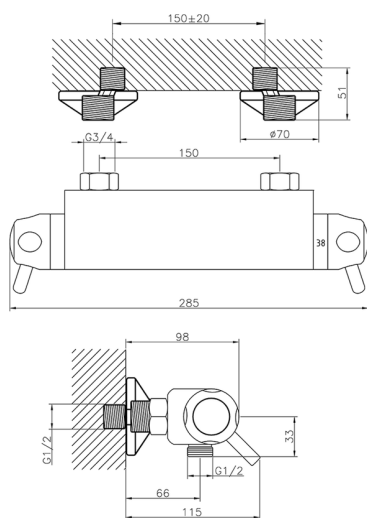

Thermostatic

The Huber thermostatic is your personal water manager, helping you to handle, control and save water and energy.

2026-04-05