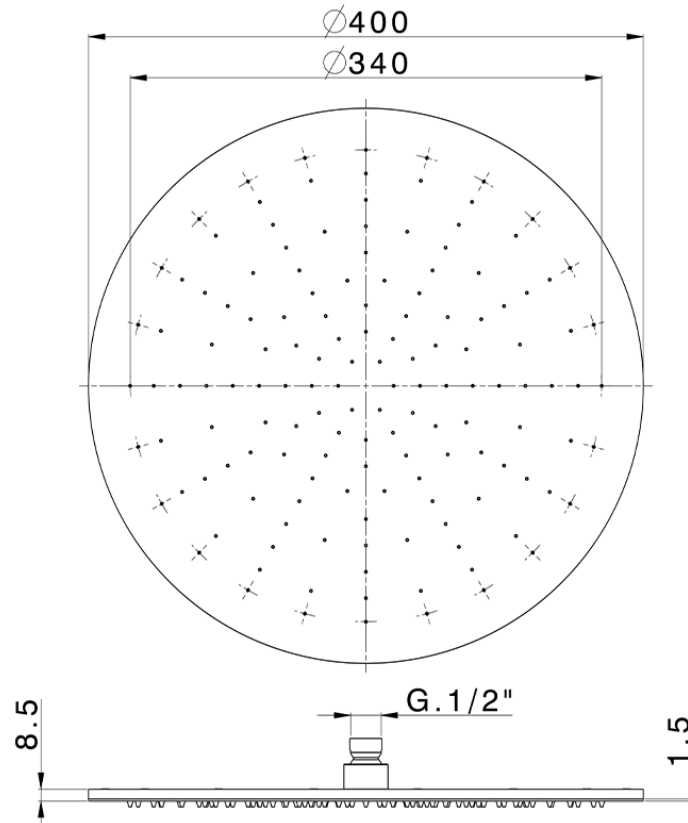

Ø 400 mm inspectable arm showerheads SHOWER_SS020030

SS020030

<https://en.huberitalia.com/o-400-mm-inspectable-arm-showerheads-shower-ss020030>

2025-04-24