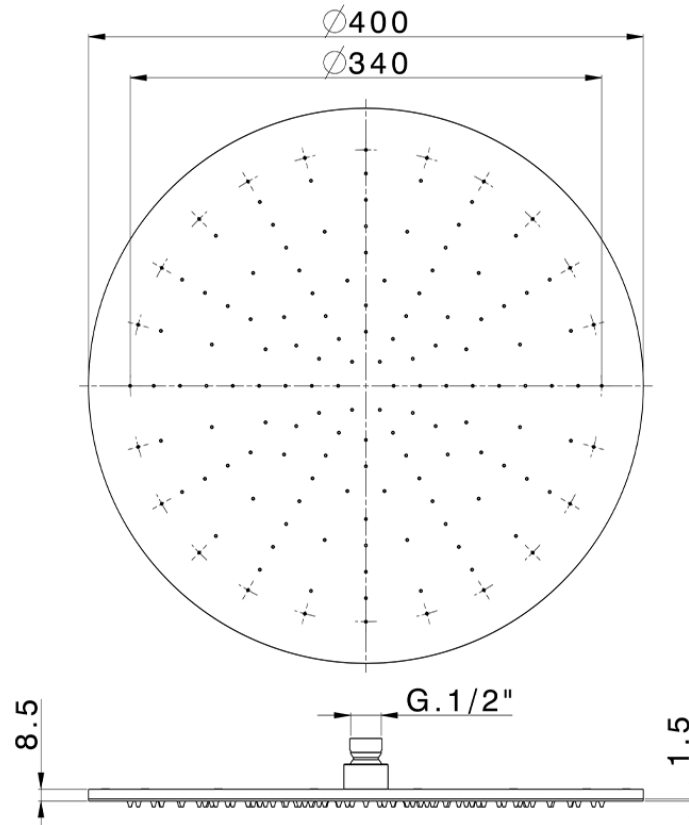

## Ø 400 mm inspectable arm showerheads SHOWER\_SS020030

SS020030

<https://en.huberitalia.com/o-400-mm-inspectable-arm-showerheads-shower-ss020030>

2025-04-07