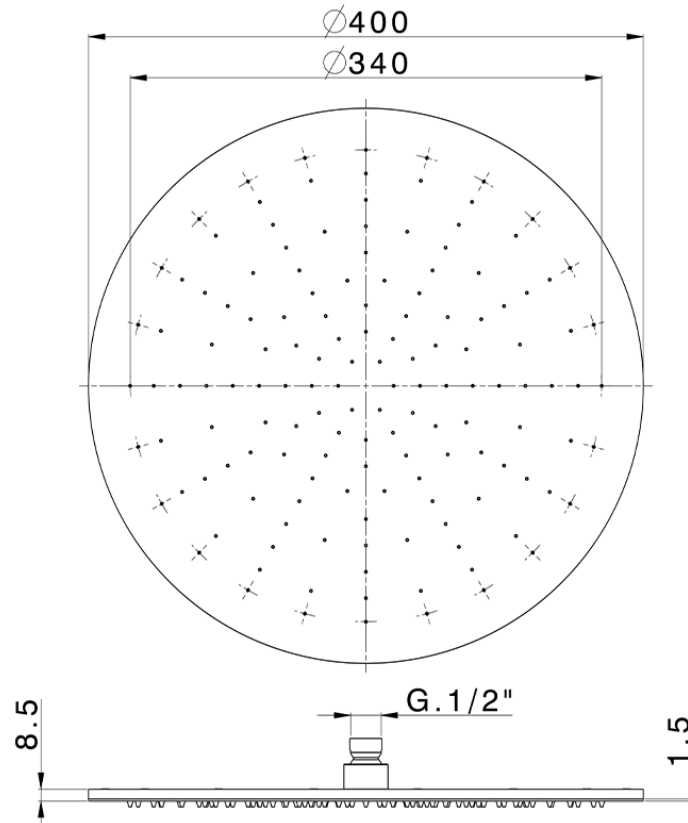

Ø 400 mm inspectable arm showerheads SHOWER_SS020030

SS020030

<https://en.huberitalia.com/o-400-mm-inspectable-arm-showerheads-shower-ss020030>

2025-04-11