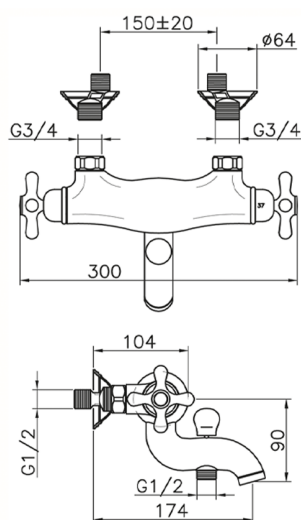

## Thermostatic bath mixer CROISSETTE\_CST27010

MODEL **CST27010**

Thermostatic bath mixer, without shower set, 1/2" M flexible connection

### CHARACTERISTICS

Cartridge Spare Parts **24.04A.PP**

**8x20 Plus P Thermostatic Valve**