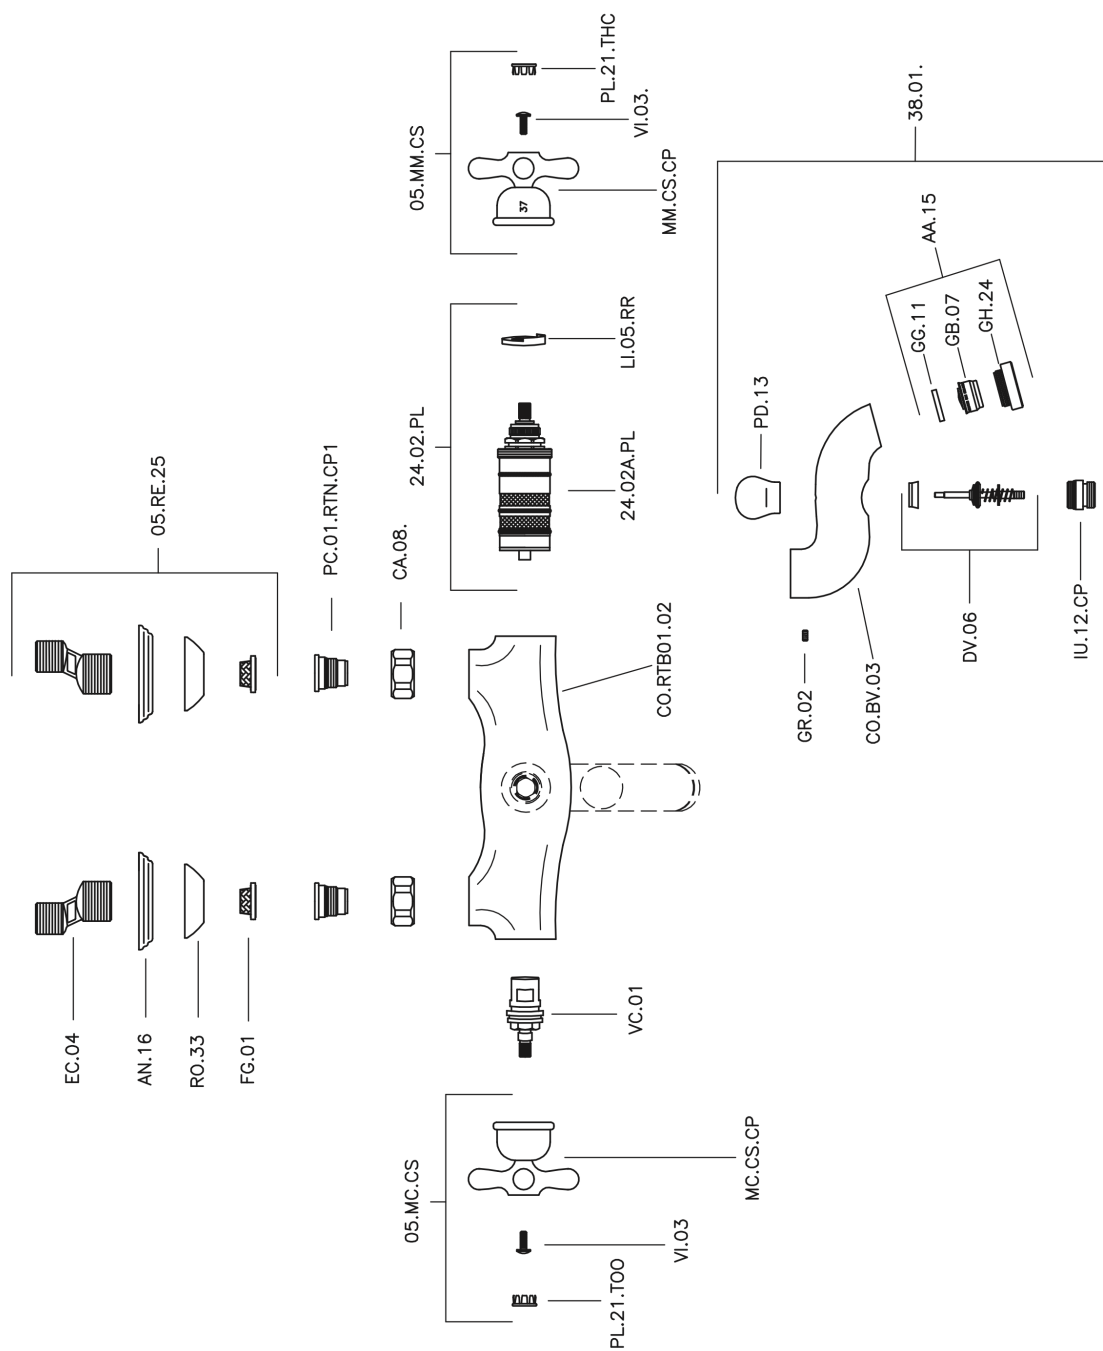

## Thermostatic bath mixer CROISSETTE\_CST27010

MODEL **CST27010**

Thermostatic bath mixer, without shower set, 1/2" M flexible connection

### CHARACTERISTICS

Cartridge Spare Parts **24.04A.PP**

**8x20 Plus P Thermostatic Valve**

### Thermostatic

The Huber thermostatic is your personal water manager, helping you to handle, control and save water and energy.

## Thermostatic bath mixer CROISSETTE\_CST27010

CST27010

<https://en.huberitalia.com/thermostatic-bath-mixer-croisette-cst27010>

2024-11-15