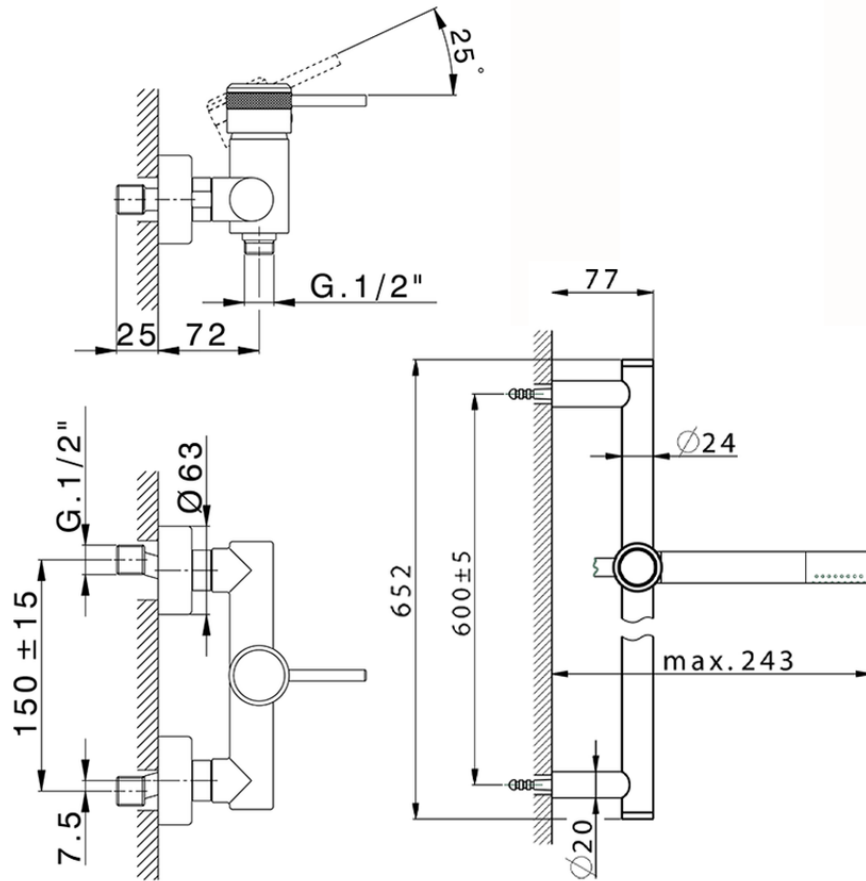

## Single lever shower mixer, with shower set CHRONOS\_CR000460

CR000460

<https://en.huberitalia.com/single-lever-shower-mixer-with-shower-set-chronos-cr000460>

2026-04-06