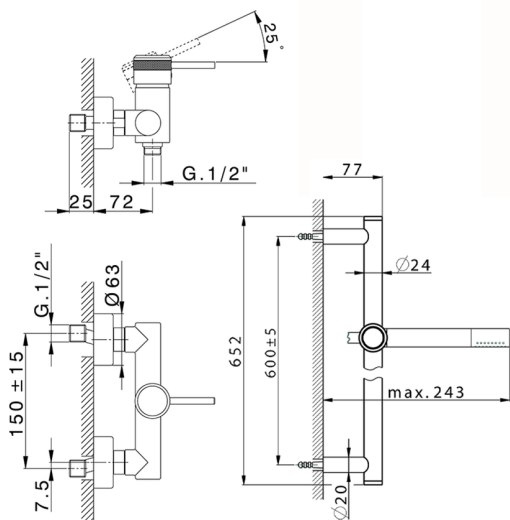

Single lever shower mixer, with shower set CHRONOS_CR000460

MODEL **CR000460**

Single lever shower mixer, with shower set, 60 cm slide rail kit with sliding bracket, Brass D.24mm minimalistic one spray handshower, 150 cm SUPREME smooth flexible hose

AVAILABLE FINISHINGS

-  **21** 21 Chrome
-  **2F** 2F Brushed Nickel
-  **2Q** 2Q Black Titanium

CHARACTERISTICS

Cartridge Spare Parts **ZZ95409000**

35 mm Cartridge

EcoStop

EcoStop feature limits water flow to approximately 50% of maximum output with one point of resistance on setting. Push slightly past the middle stop only when full water output is required. This will save water up to 50%.