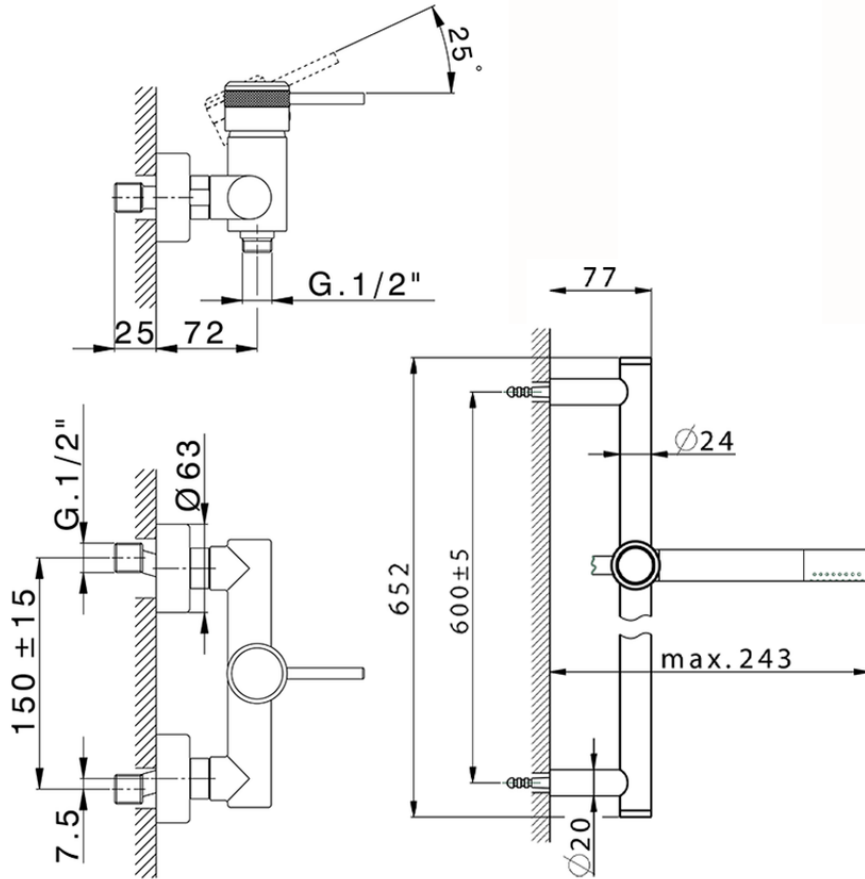

Single lever shower mixer, with shower set CHRONOS_CR000460

CR000460

<https://en.huberitalia.com/single-lever-shower-mixer-with-shower-set-chronos-cr000460>

2026-04-29