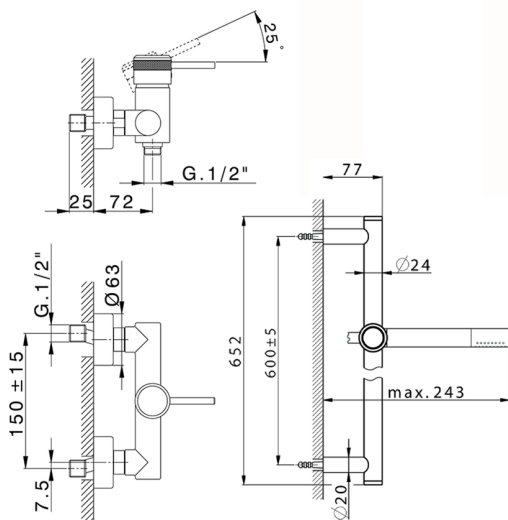

## Single lever shower mixer, with shower set CHRONOS\_CR000460

MODEL **CR000460**

Single lever shower mixer, with shower set, 60 cm slide rail kit with sliding bracket, Brass D.24mm minimalistic one spray handshower, 150 cm SUPREME smooth flexible hose

### CHARACTERISTICS

Cartridge Spare Parts **ZZ95409000**

**35 mm Cartridge**

### EcoStop

EcoStop feature limits water flow to approximately 50% of maximum output with one point of resistance on setting. Push slightly past the middle stop only when full water output is required. This will save water up to 50%.