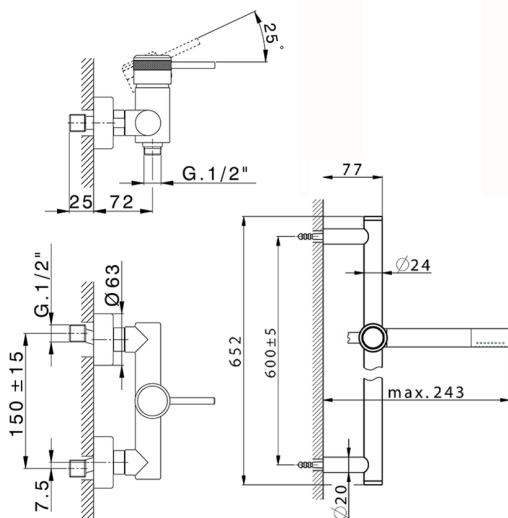

Single lever shower mixer, with shower set CHRONOS_CR000460

MODEL **CR000460**

Single lever shower mixer, with shower set, 60 cm slide rail kit with sliding bracket, Brass D.24mm minimalist one spray handshower, 150 cm SUPREME smooth flexible hose

AVAILABLE FINISHINGS

-  **21** 21 Chrome
-  **2F** 2F Brushed Nickel
-  **2Q** 2Q Black Titanium

CHARACTERISTICS

Cartridge Spare Parts **ZZ95409000**

35 mm Cartridge

EcoStop

EcoStop feature limits water flow to approximately 50% of maximum output with one point of resistance on setting. Push slightly past the middle stop only when full water output is required. This will save water up to 50%.