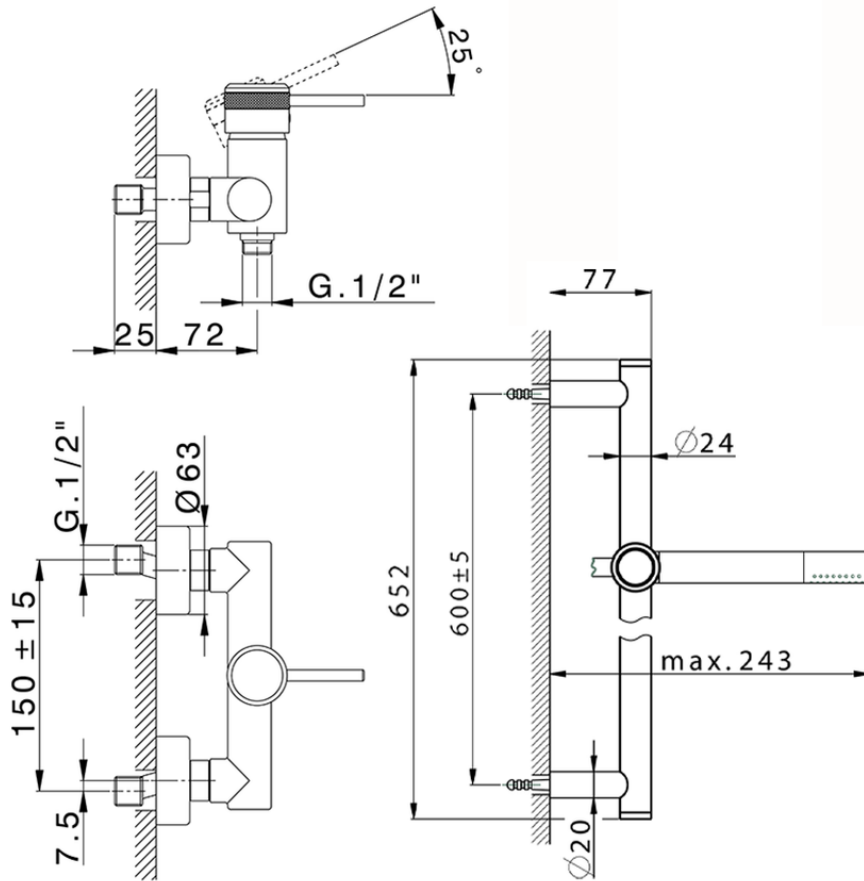

Single lever shower mixer, with shower set CHRONOS_CR000460

CR000460

<https://en.huberitalia.com/single-lever-shower-mixer-with-shower-set-chronos-cr000460>

2026-04-29