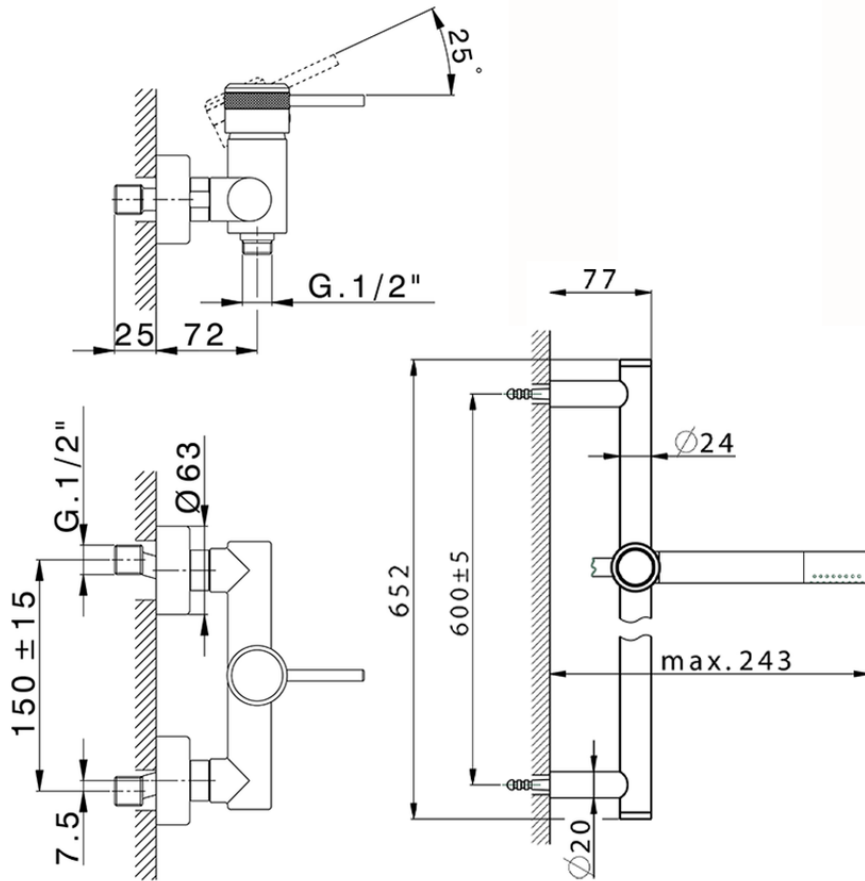

Single lever shower mixer, with shower set CHRONOS_CR000460

CR000460

<https://en.huberitalia.com/single-lever-shower-mixer-with-shower-set-chronos-cr000460>

2026-04-05