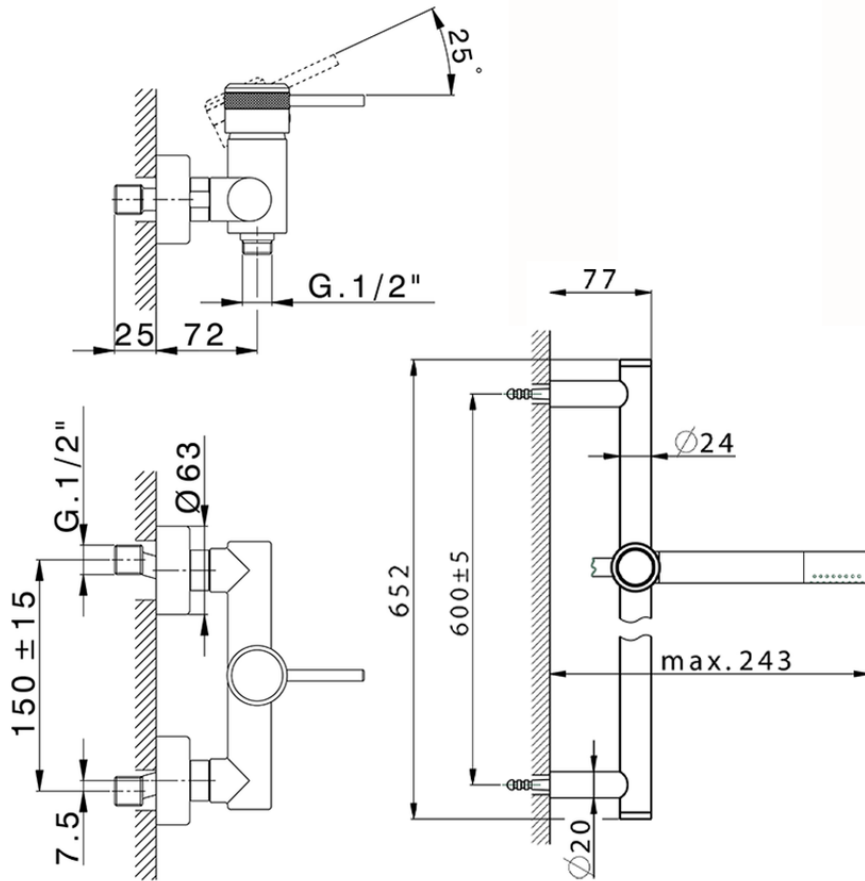

Single lever shower mixer, with shower set CHRONOS_CR000460

CR000460

<https://en.huberitalia.com/single-lever-shower-mixer-with-shower-set-chronos-cr000460>

2026-05-25