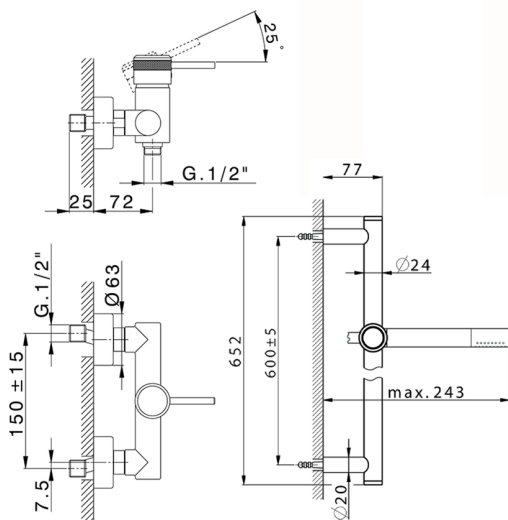

Single lever shower mixer, with shower set CHRONOS_CR000460

MODEL **CR000460**

Single lever shower mixer, with shower set, 60 cm slide rail kit with sliding bracket, Brass D.24mm minimalistic one spray handshower, 150 cm SUPREME smooth flexible hose

AVAILABLE FINISHINGS

-  **21** 21 Chrome
-  **2F** 2F Brushed Nickel
-  **2Q** 2Q Black Titanium

CHARACTERISTICS

Cartridge Spare Parts **ZZ95409000**

35 mm Cartridge

EcoStop

EcoStop feature limits water flow to approximately 50% of maximum output with one point of resistance on setting. Push slightly past the middle stop only when full water output is required. This will save water up to 50%.