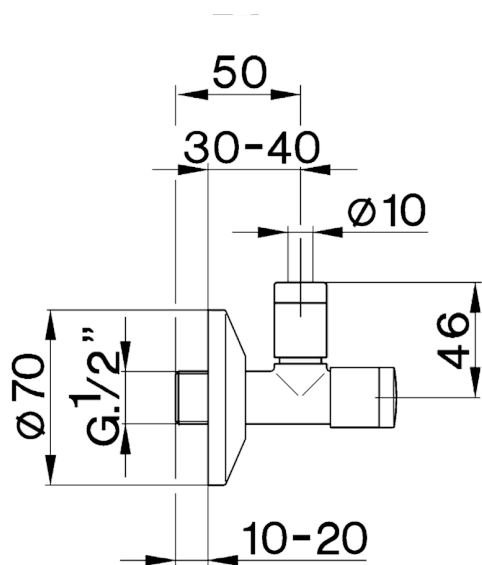

Supply valve COMPONENTS_ZB002900

MODEL **ZB002900**

Supply valve, with filter

AVAILABLE FINISHINGS

-  **21** 21 Chrome
-  **2B** 2B Polished Nickel
-  **2F** 2F Brushed Nickel

CHARACTERISTICS

Hygienic Spray