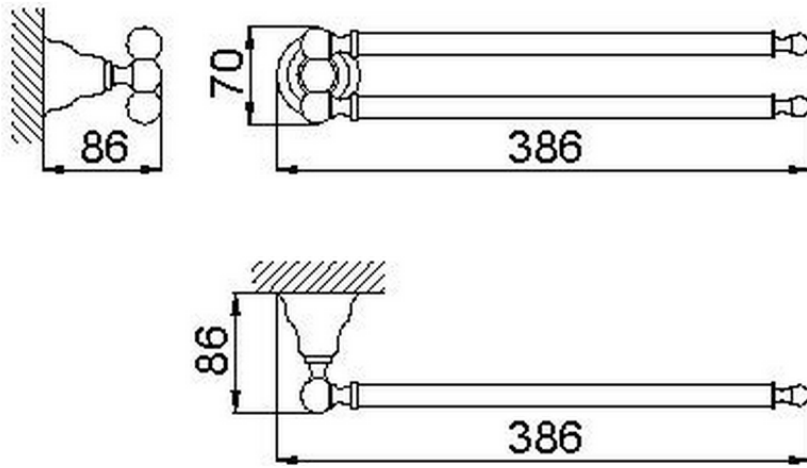

Towel holder CROISETTE_4016.01H.

4016.01H.

<https://en.huberitalia.com/towel-holder-croisette-4016-01h>

2024-11-15